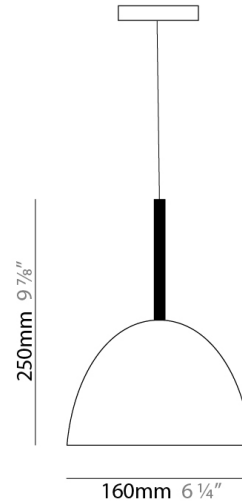

### PHYSICAL

Shape: Bell \_\_\_\_\_  
Diameter (mm): 160 \_\_\_\_\_  
Diameter (in): 6 ¼ \_\_\_\_\_  
Height (mm): 250 \_\_\_\_\_  
Height (in): 9 7/8 \_\_\_\_\_  
Max. Overall Height (mm): 2250 \_\_\_\_\_  
Max. Overall Height (in): 88 7/16 \_\_\_\_\_  
Weight (kg): 1.23 \_\_\_\_\_  
Weight (lbs): 2.7 \_\_\_\_\_  
Diffuser: Black Blown Glass \_\_\_\_\_  
Fixture Finish: Metallic Gray \_\_\_\_\_  
Fixture Material: Metal \_\_\_\_\_

### ELECTRICAL

Number of Lamps: 1 \_\_\_\_\_  
Lamp Type: LED Retrofit \_\_\_\_\_  
Lamp Shape: T4 \_\_\_\_\_  
Bulb Included: Bulb Not Included \_\_\_\_\_  
Total Output Wattage (W): 3 \_\_\_\_\_  
Max. Wattage Per Lamp (W): 3 \_\_\_\_\_  
Lamp Base: G9 \_\_\_\_\_  
Input Voltage (V): 120 \_\_\_\_\_