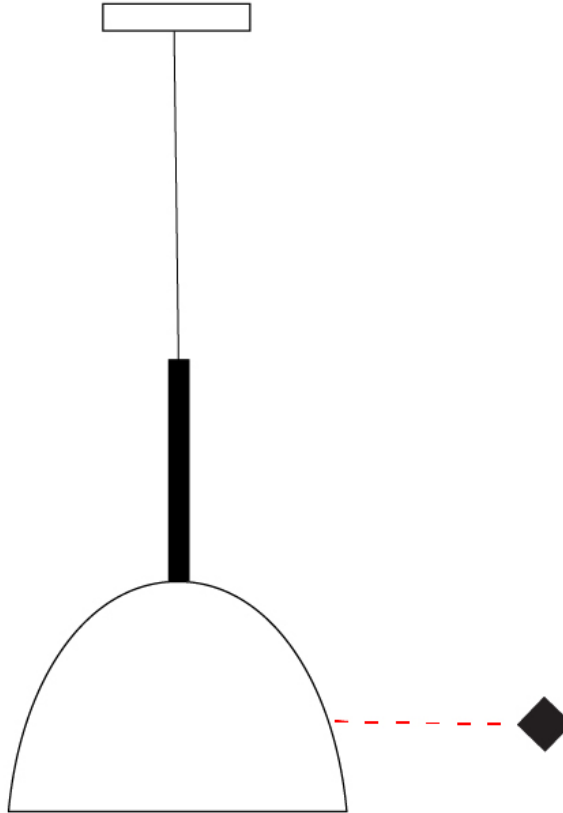

PROJECT
TYPE
NOTES
QUANTITY
DATE