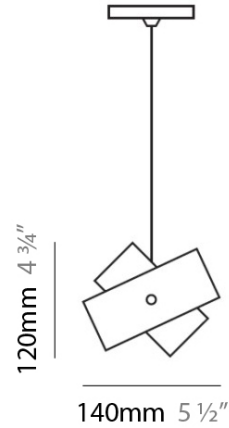

TOURBILLON SUSPENSION

D81101

GENERAL

Series: Tourbillon _____
Partner: Panzeri _____
Division: Design _____
Installation: Suspension _____
Product Type: Pendant _____
Mounting Location: Ceiling _____
Light Distribution: Omnidirectional _____

PHYSICAL

Shape: Abstract _____
Diameter (mm): 140 _____
Diameter (in): 5 1/2 _____
Height (mm): 120 _____
Height (in): 4 3/4 _____
Max. Overall Height (mm): 2120 _____
Max. Overall Height (in): 83 7/16 _____
Weight (kg): 0.5 _____
Weight (lbs): 1 _____
Diffuser: White & Black Glass _____
Fixture Finish: NIC _____
Fixture Material: Metal _____

ELECTRICAL

Number of Lamps: 1 _____
Lamp Type: LED Retrofit _____
Lamp Shape: T4 _____
Bulb Included: Bulb Not Included _____
Total Output Wattage (W): 3 _____
Max. Wattage Per Lamp (W): 3 _____
Lamp Base: G9 _____
Input Voltage (V): 120 _____

LED

OPTICAL

RATINGS AND CERTIFICATIONS

Certified By: CSA Certified to UL and CSA Standards _____
IP rating: IP20 _____