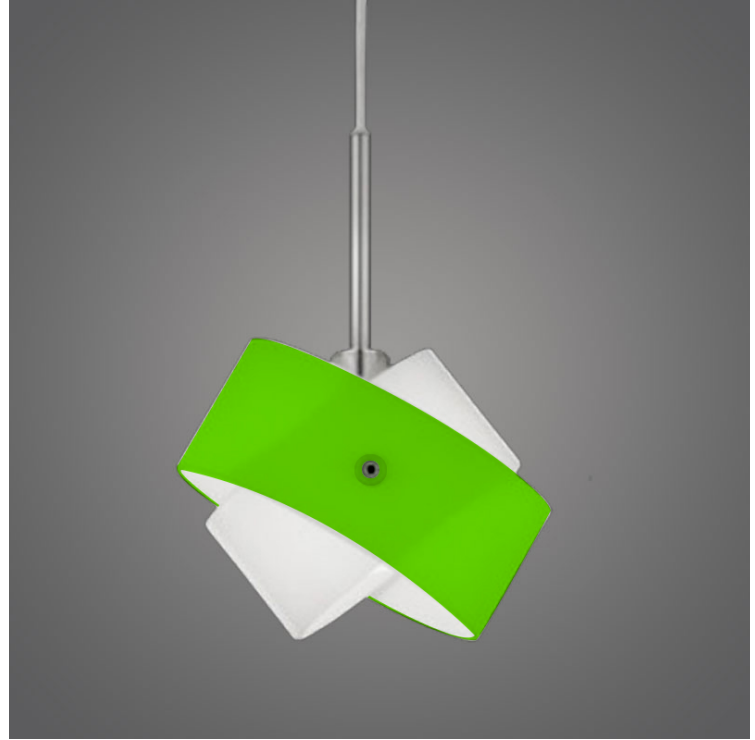

TOURBILLON SUSPENSION

D81104

GENERAL

Series: Tourbillon
Partner: Panzeri
Division: Design
Installation: Suspension
Product Type: Pendant
Mounting Location: Ceiling
Light Distribution: Omnidirectional

PHYSICAL

Shape: Abstract
Diameter (mm): 140
Diameter (in): 5 1/2
Height (mm): 120
Height (in): 4 3/4
Max. Overall Height (mm): 2120
Max. Overall Height (in): 83 7/16
Weight (kg): 0.5
Weight (lbs): 1
Diffuser: White & Green Glass
Fixture Finish: NIC
Fixture Material: Metal

ELECTRICAL

Number of Lamps: 1
Lamp Type: LED Retrofit
Lamp Shape: T4
Bulb Included: Bulb Not Included
Total Output Wattage (W): 3
Max. Wattage Per Lamp (W): 3
Lamp Base: G9
Input Voltage (V): 120

LED

OPTICAL

RATINGS AND CERTIFICATIONS

Certified By: CSA Certified to UL and CSA Standards
IP rating: IP20