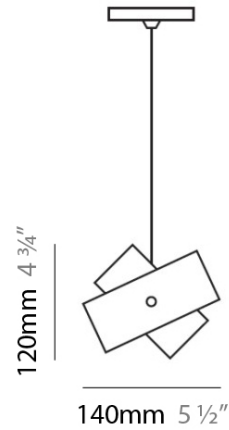

TOURBILLON SUSPENSION

D81104

GENERAL

Series: Tourbillon
Partner: Panzeri
Division: Design
Installation: Suspension
Product Type: Pendant
Mounting Location: Ceiling
Light Distribution: Omnidirectional

PHYSICAL

Shape: Abstract
Diameter (mm): 140
Diameter (in): 5 1/2
Height (mm): 120
Height (in): 4 3/4
Max. Overall Height (mm): 2120
Max. Overall Height (in): 83 7/16
Weight (kg): 0.5
Weight (lbs): 1
Diffuser: White & Green Glass
Fixture Finish: NIC
Fixture Material: Metal

ELECTRICAL

Number of Lamps: 1
Lamp Type: LED Retrofit
Lamp Shape: T4
Bulb Included: Bulb Not Included
Total Output Wattage (W): 3
Max. Wattage Per Lamp (W): 3
Lamp Base: G9
Input Voltage (V): 120

LED

OPTICAL

RATINGS AND CERTIFICATIONS

Certified By: CSA Certified to UL and CSA Standards
IP rating: IP20