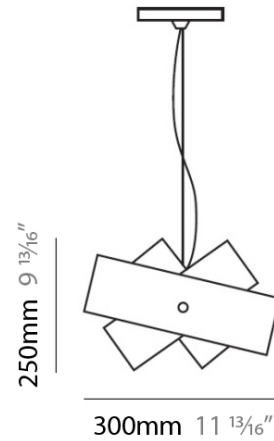

TOURBILLON SUSPENSION

D81108

PROJECT	
TYPE	
NOTES	
QUANTITY	
DATE	

GENERAL

Series: Tourbillon
Brand: Panzeri
Division: Design
Mounting Type: Suspension
Mounting Location: Ceiling
Subcategory: Pendant

PHYSICAL

Shape: Abstract
Diameter (mm): 300
Diameter (in): 11 3/4
Height (mm): 250
Height (in): 9 7/8
Max. Overall Height (mm): 2250
Max. Overall Height (in): 88 9/16
Light Distribution: Omnidirectional
Weight (kg): 4.09
Weight (lbs): 9
Diffuser: White & Orange Glass
Fixture Finish: NIC
Fixture Material: Metal

ELECTRICAL

Number of Lamps: 1
Lamp Type: LED Retrofit
Lamp Shape: G25
Bulb Included: Bulb Not Included
Total Output Wattage (W): 9
Max. Wattage Per Lamp (W): 9
Lamp Base: E26
Input Voltage (V): 120
Upon Request: 277Vac / GU24

LED

OPTICAL

RATINGS AND CERTIFICATIONS

Certified By: CSA Certified to UL and CSA Standards
IP rating: IP20