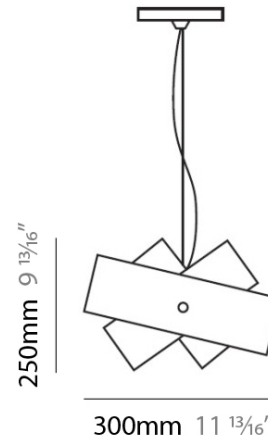

TOURBILLON SUSPENSION

D81108

PROJECT _____

TYPE _____

NOTES _____

QUANTITY _____

DATE _____

GENERAL

Series: Tourbillon
Partner: Panzeri
Division: Design
Installation: Suspension
Product Type: Pendant
Mounting Location: Ceiling
Light Distribution: Omnidirectional

PHYSICAL

Shape: Abstract
Diameter (mm): 300
Diameter (in): 11 3/4
Height (mm): 250
Height (in): 9 7/8
Max. Overall Height (mm): 2250
Max. Overall Height (in): 88 7/16
Weight (kg): 4.09
Weight (lbs): 9
Diffuser: White & Orange Glass
Fixture Finish: NIC
Fixture Material: Metal

ELECTRICAL

Number of Lamps: 1
Lamp Type: LED Retrofit
Lamp Shape: G25
Bulb Included: Bulb Not Included
Total Output Wattage (W): 9
Max. Wattage Per Lamp (W): 9
Lamp Base: E26
Input Voltage (V): 120
Upon Request: 277Vac / GU24

LED

OPTICAL

RATINGS AND CERTIFICATIONS

Certified By: CSA Certified to UL and CSA Standards
IP rating: IP20