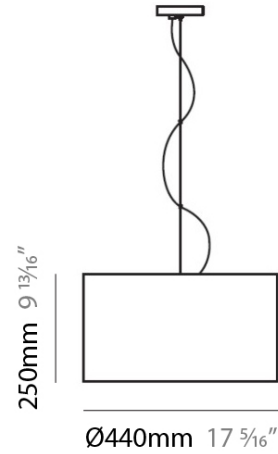

DEBUT SUSPENSION

D81116

GENERAL

Series: Debut _____
Brand: Panzeri _____
Division: Design _____
Mounting Type: Suspension _____
Mounting Location: Ceiling _____
Subcategory: Pendant _____

PHYSICAL

Shape: Drum _____
Diameter (mm): 440 _____
Diameter (in): 17 1/2 _____
Height (mm): 250 _____
Height (in): 10 _____
Max. Overall Height (mm): 2250 _____
Max. Overall Height (in): 88 9/16 _____
Light Distribution: Direct / Indirect _____
Weight (kg): 3.27 _____
Weight (lbs): 7.2 _____
Diffuser: Crocodile Red Recycled Leather _____
Fixture Finish: NIC _____
Fixture Material: Metal _____

ELECTRICAL

Number of Lamps: 1 _____
Lamp Type: LED Retrofit _____
Lamp Shape: A19 _____
Bulb Included: Bulb Not Included _____
Total Output Wattage (W): 15 _____
Max. Wattage Per Lamp (W): 15 _____
Lamp Base: E26 _____
Input Voltage (V): 120 _____
Upon Request: 277Vac / GU24 _____

LED

OPTICAL

RATINGS AND CERTIFICATIONS

Certified By: CSA Certified to UL and CSA Standards _____
IP rating: IP20 _____