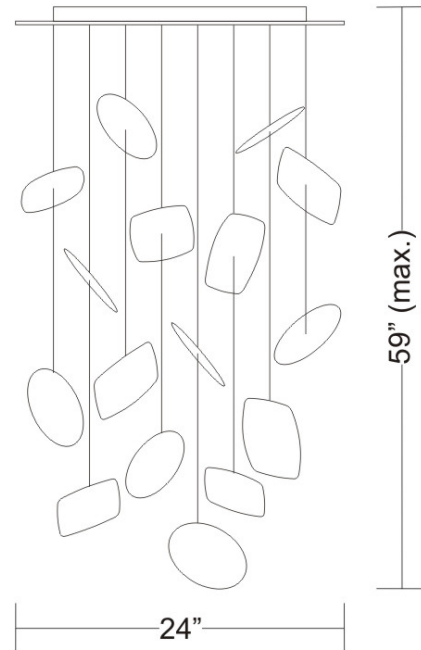

PROJECT	
TYPE	
NOTES	
QUANTITY	
DATE	

AFEF SUSPENSION

D81150

GENERAL

Series: Afef _____
Partner: Panzeri _____
Division: Design _____
Installation: Suspension _____
Product Type: Pendant _____
Mounting Location: Ceiling _____

PHYSICAL

Diameter (mm): 610 _____
Diameter (in): 24 _____
Height (mm): 1500 _____
Height (in): 59 _____
Weight (kg): 10.9 _____
Weight (lbs): 24 _____
Diffuser: Ceramic - Black and White _____
Fixture Material: Stainless Steel _____

ELECTRICAL

Number of Lamps: 4 _____
Lamp Type: LED Retrofit / Halogen _____
Lamp Shape: MR20 _____
Bulb Included: Bulb Not Included _____
Total Output Wattage (W): 44 / 300 _____
Max. Wattage Per Lamp (W): 18 _____
Lamp Base: GU10 _____
Input Voltage (V): 120 _____

LED

OPTICAL

RATINGS AND CERTIFICATIONS

Certified By: CSA Certified to UL and CSA Standards _____
IP rating: IP20 _____