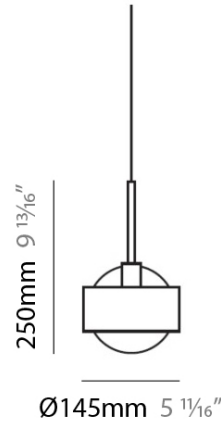

RING SUSPENSION

D81169

GENERAL

Series: Ring _____
Brand: Panzeri _____
Division: Design _____
Mounting Type: Suspension _____
Mounting Location: Ceiling _____
Subcategory: Pendant _____

PHYSICAL

Shape: Sphere _____
Diameter (mm): 145 _____
Diameter (in): 5 7/8 _____
Height (mm): 250 _____
Height (in): 9 7/8 _____
Max. Overall Height (mm): 2250 _____
Max. Overall Height (in): 88 9/16 _____
Light Distribution: Omnidirectional _____
Weight (kg): 2.3 _____
Weight (lbs): 5 _____
Diffuser: White Glass _____
Fixture Finish: Chrome _____
Fixture Material: Metal _____

ELECTRICAL

Number of Lamps: 1 _____
Lamp Type: LED Retrofit _____
Lamp Shape: T4 _____
Bulb Included: Bulb Not Included _____
Total Output Wattage (W): 3 _____
Max. Wattage Per Lamp (W): 3 _____
Lamp Base: G9 _____
Input Voltage (V): 120 _____

LED

OPTICAL

RATINGS AND CERTIFICATIONS

Certified By: CSA Certified to UL and CSA Standards _____
IP rating: IP20 _____