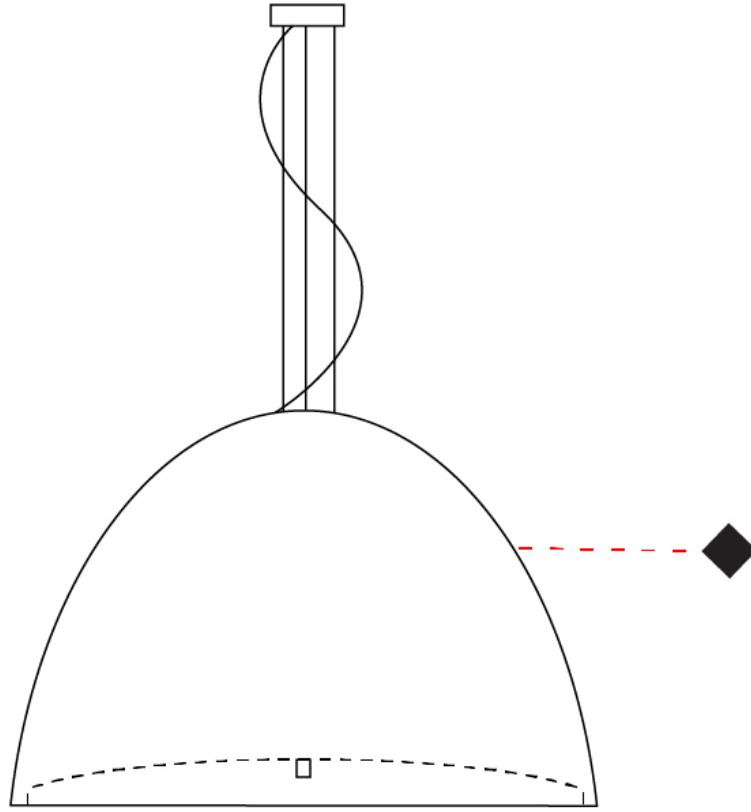

D81344

PROJECT

TYPE

NOTES

QUANTITY

DATE

D