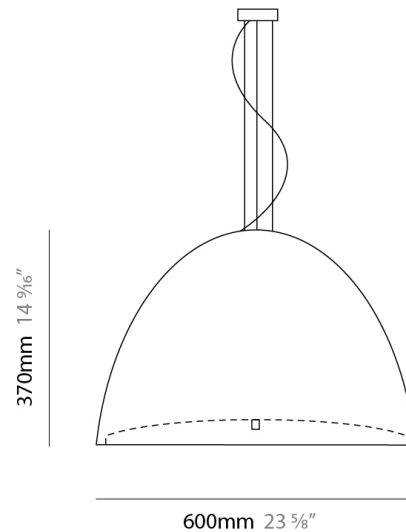

WILLY SUSPENSION

D81344

PROJECT

TYPE

NOTES

QUANTITY

DATE

GENERAL

Series: Willy
Partner: Panzeri
Division: Design
Installation: Suspension
Product Type: Pendant
Mounting Location: Ceiling
Light Distribution: Direct

PHYSICAL

Shape: Bell
Diameter (mm): 600
Diameter (in): 23 ⁵/₈
Height (mm): 370
Height (in): 14 ⁵/₈
Max. Overall Height (mm): 2370
Max. Overall Height (in): 93 ⁷/₁₆
Weight (kg): 12.2
Weight (lbs): 27
Diffuser: Metallic Gray Aluminum Dome and Frosted White Glass Bottom Diffuser
Fixture Finish: ALU
Fixture Material: Aluminum

ELECTRICAL

Number of Lamps: 3
Lamp Type: LED Retrofit
Bulb Included: Bulb Not Included
Total Output Wattage (W): 45
Max. Wattage Per Lamp (W): 15
Lamp Base: E26
Input Voltage (V): 120
Upon Request: 277Vac / GU24

LED

OPTICAL

RATINGS AND CERTIFICATIONS

Certified By: CSA Certified to UL and CSA Standards
IP rating: IP20