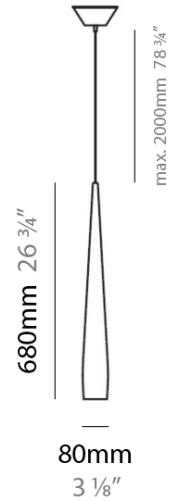

LINE SUSPENSION

D81356D

GENERAL

Series: Line _____
Brand: Panzeri _____
Division: Design _____
Mounting Type: Suspension _____
Mounting Location: Ceiling _____
Subcategory: Pendant _____

PHYSICAL

Diameter (mm): 80 _____
Diameter (in): 3 1/8 _____
Height (mm): 680 _____
Height (in): 26 3/4 _____
Max. Overall Height (mm): 2680 _____
Max. Overall Height (in): 105 1/2 _____
Weight (kg): 3.64 _____
Weight (lbs): 8 _____
Diffuser: White Blown Glass _____

ELECTRICAL

Number of Lamps: 1 _____
Lamp Type: LED Retrofit / Halogen _____
Bulb Included: Bulb Not Included _____
Total Output Wattage (W): 18 / 75 _____
Max. Wattage Per Lamp (W): 18 / 75 _____
Lamp Base: GU10 _____
Input Voltage (V): 120 _____

LED

OPTICAL

RATINGS AND CERTIFICATIONS

Certified By: CSA Certified to UL and CSA Standards _____
IP rating: IP20 _____