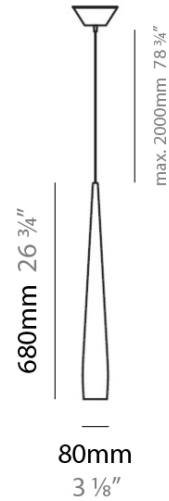

### PHYSICAL

Diameter (mm): 80 \_\_\_\_\_  
 Diameter (in): 3 1/8 \_\_\_\_\_  
 Height (mm): 680 \_\_\_\_\_  
 Height (in): 26 3/4 \_\_\_\_\_  
 Max. Overall Height (mm): 2680 \_\_\_\_\_  
 Max. Overall Height (in): 105 1/2 \_\_\_\_\_  
 Weight (kg): 3.64 \_\_\_\_\_  
 Weight (lbs): 8 \_\_\_\_\_  
 Diffuser: White Blown Glass \_\_\_\_\_

### ELECTRICAL

Number of Lamps: 1 \_\_\_\_\_  
 Lamp Type: LED Retrofit / Halogen \_\_\_\_\_  
 Bulb Included: Bulb Not Included \_\_\_\_\_  
 Total Output Wattage (W): 18 / 75 \_\_\_\_\_  
 Max. Wattage Per Lamp (W): 18 / 75 \_\_\_\_\_  
 Lamp Base: GU10 \_\_\_\_\_  
 Input Voltage (V): 120 \_\_\_\_\_