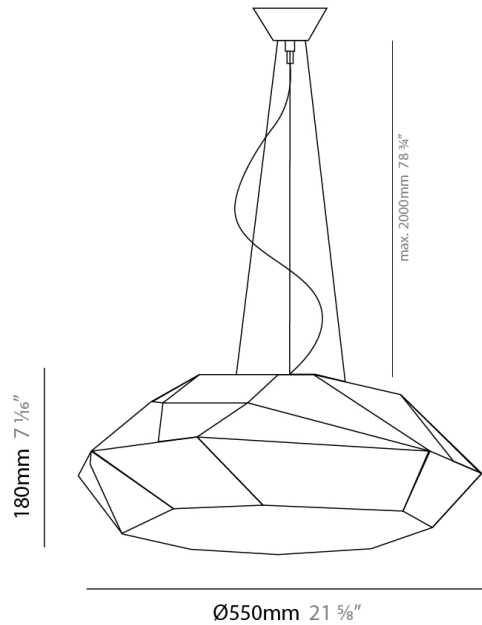

VIKI SUSPENSION

D81360

GENERAL

Series: Viki
Partner: Panzeri
Division: Design
Installation: Suspension
Product Type: Pendant
Mounting Location: Ceiling
Light Distribution: Omnidirectional

PHYSICAL

Shape: Abstract
Diameter (mm): 550
Diameter (in): 21 ⁵/₈
Height (mm): 180
Height (in): 7 ¹/₁₆
Max. Overall Height (mm): 2180
Max. Overall Height (in): 85 ¹³/₁₆
Weight (kg): 2.431
Weight (lbs): 5.36
Diffuser: White Bi-Elastic Fabric
Fixture Finish: WHI
Fixture Material: Metal
Cable Details: 2000mm/ 78 5/8" steel cable. 2200mm/ 86 5/8" transparent PVC power cable.

ELECTRICAL

Input Wattage Range: 20 - 29 W
Number of Lamps: 2
Lamp Type: CFL
Bulb Included: Bulb Not Included
Total Output Wattage (W): 52
Max. Wattage Per Lamp (W): 26
Lamp Base: GX24-q3
Dimming: Non-Dimmable
Driver Included: Yes
Driver Location: Integrated
Driver Type: Ballast - Universal
Driver Class: Class 2
Input Voltage (V): 120 - 277
Upon Request: Integral 0-10V 120-277V

LED

OPTICAL

RATINGS AND CERTIFICATIONS

Certified By: CSA Certified to UL and CSA Standards
IP rating: IP20