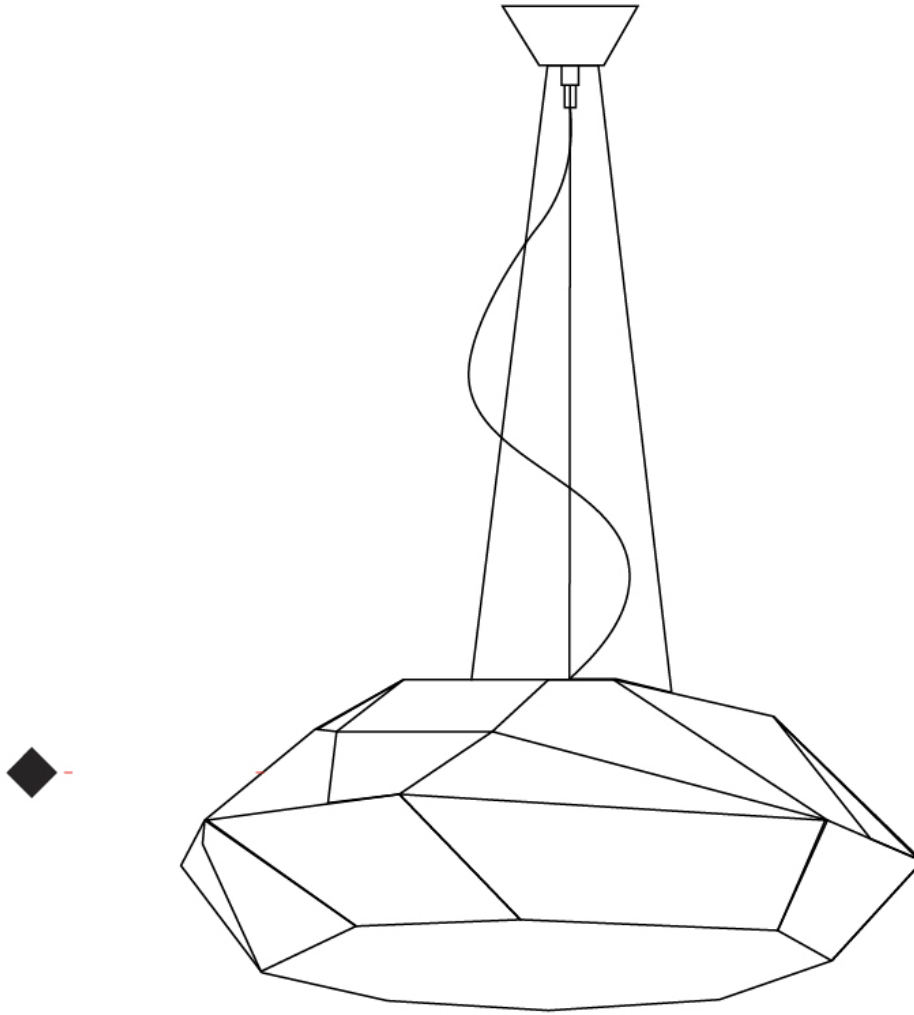

PROJECT

TYPE

NOTES

QUANTITY

DATE