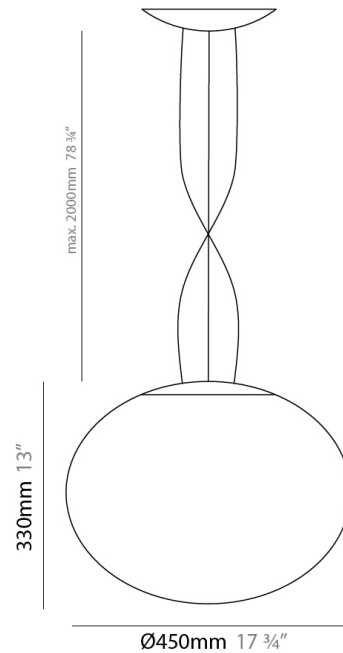

GILBERT SUSPENSION

D81401

PROJECT _____

TYPE _____

NOTES _____

QUANTITY _____

DATE _____

GENERAL

Series: Gilbert
Partner: Panzeri
Division: Design
Installation: Suspension
Product Type: Pendant
Mounting Location: Ceiling
Light Distribution: Omnidirectional

PHYSICAL

Shape: Sphere
Diameter (mm): 450
Diameter (in): 17 11/16
Height (mm): 330
Height (in): 13
Max. Overall Height (mm): 2330
Max. Overall Height (in): 91 3/4
Weight (kg): 5.3
Weight (lbs): 11.7
Diffuser: Matt White Blown Glass
Fixture Finish: WHI
Fixture Material: Glass
Cable Details: 2000mm / 78 5/8" long steel suspension cable 2000mm / 78 5/8" double power cable in clear

ELECTRICAL

Input Wattage Range: 20 - 29 W
Lamp Type: LED
Input Wattage (W): 27.4
Total Output Wattage (W): 23.8
Dimming: Tri-Mode (Non-Dimming and Phase Dimming (120Vac only) and 0-10V Dimming)
Driver Included: Yes
Driver Location: Integrated
Driver Type: Constant Current - Universal
Driver Class: Class 2
Input Voltage (V): 120 - 277
Constant Current (mA): 700

LED

Delivered Lumen Range: 2000 - 2999 lm
Number of LEDs: 1
Color Temperature (°K): 3000
Max. Delivered Lumen (lm): 2762
Nominal Lumen (lm): 3250
CRI: >80 CRI
Efficiency (%): 84.985
Efficacy (lm/w): 102.3
Lamp Life (hrs): 50000

OPTICAL

RATINGS AND CERTIFICATIONS

Certified By: CSA Certified to UL and CSA Standards
IP rating: IP20