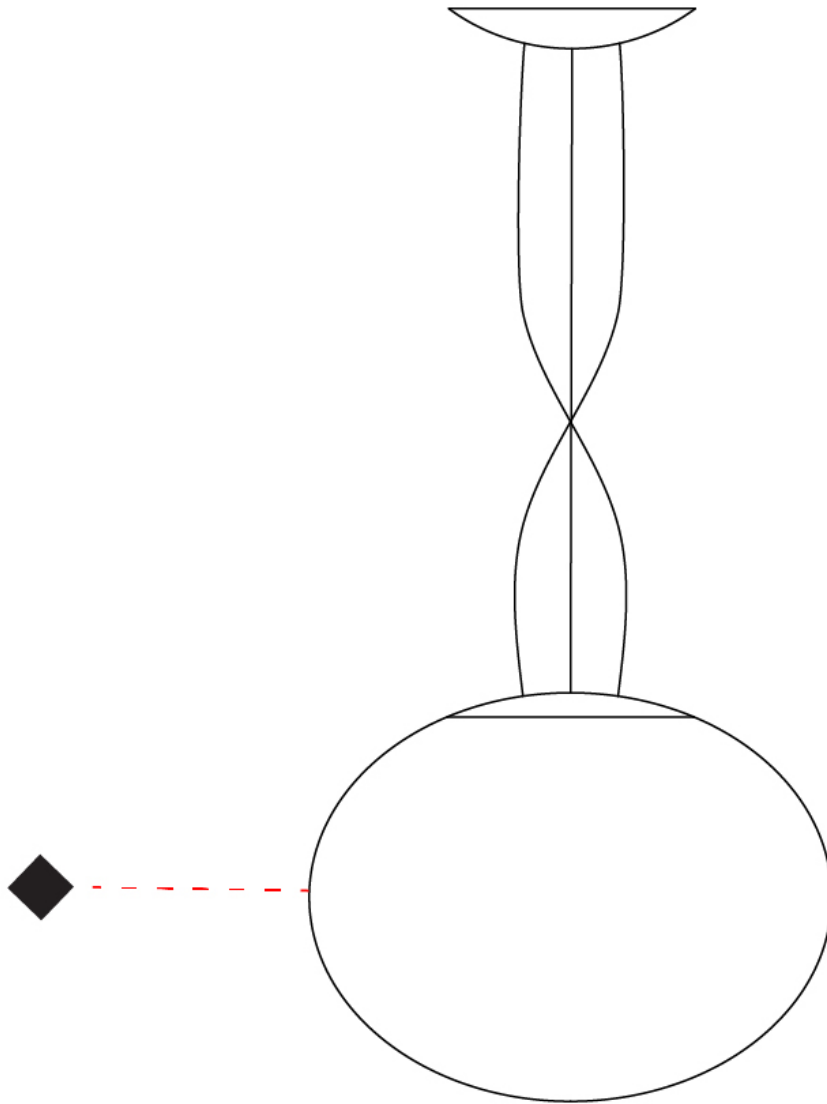

D81401

PROJECT

TYPE

NOTES

QUANTITY

DATE

D