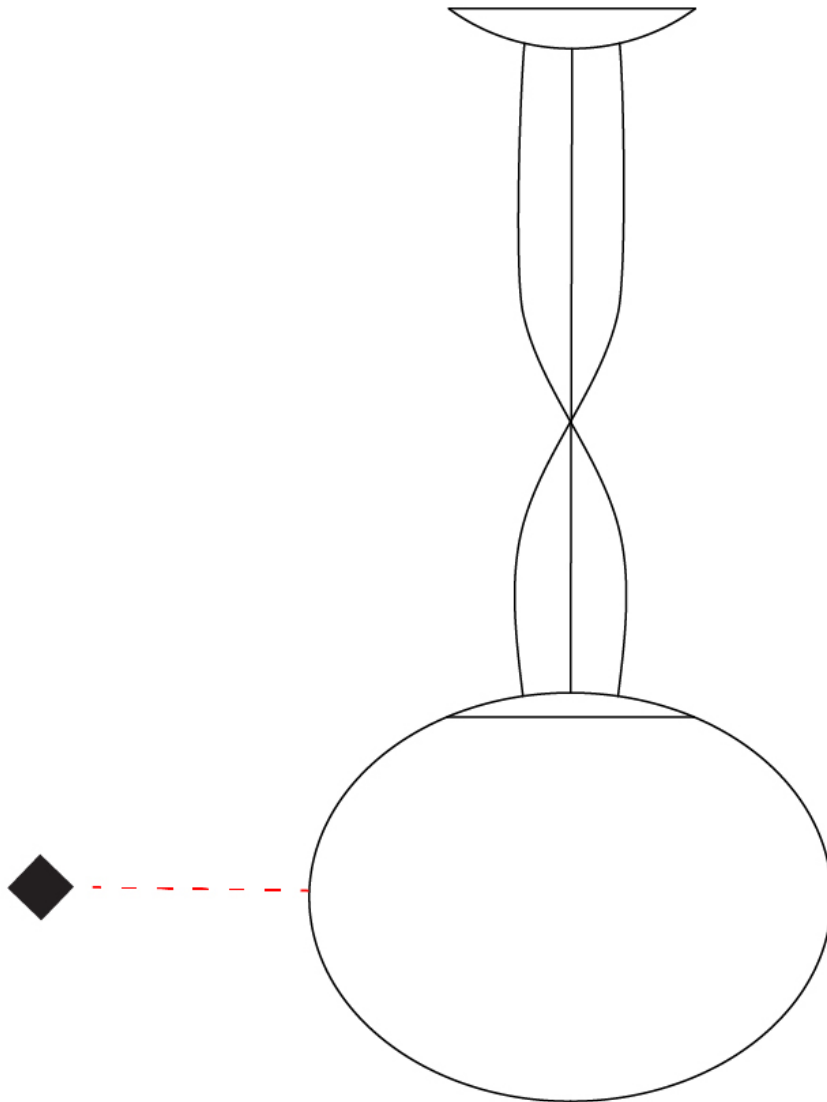

D81401

PROJECT

TYPE

NOTES

QUANTITY

DATE

D