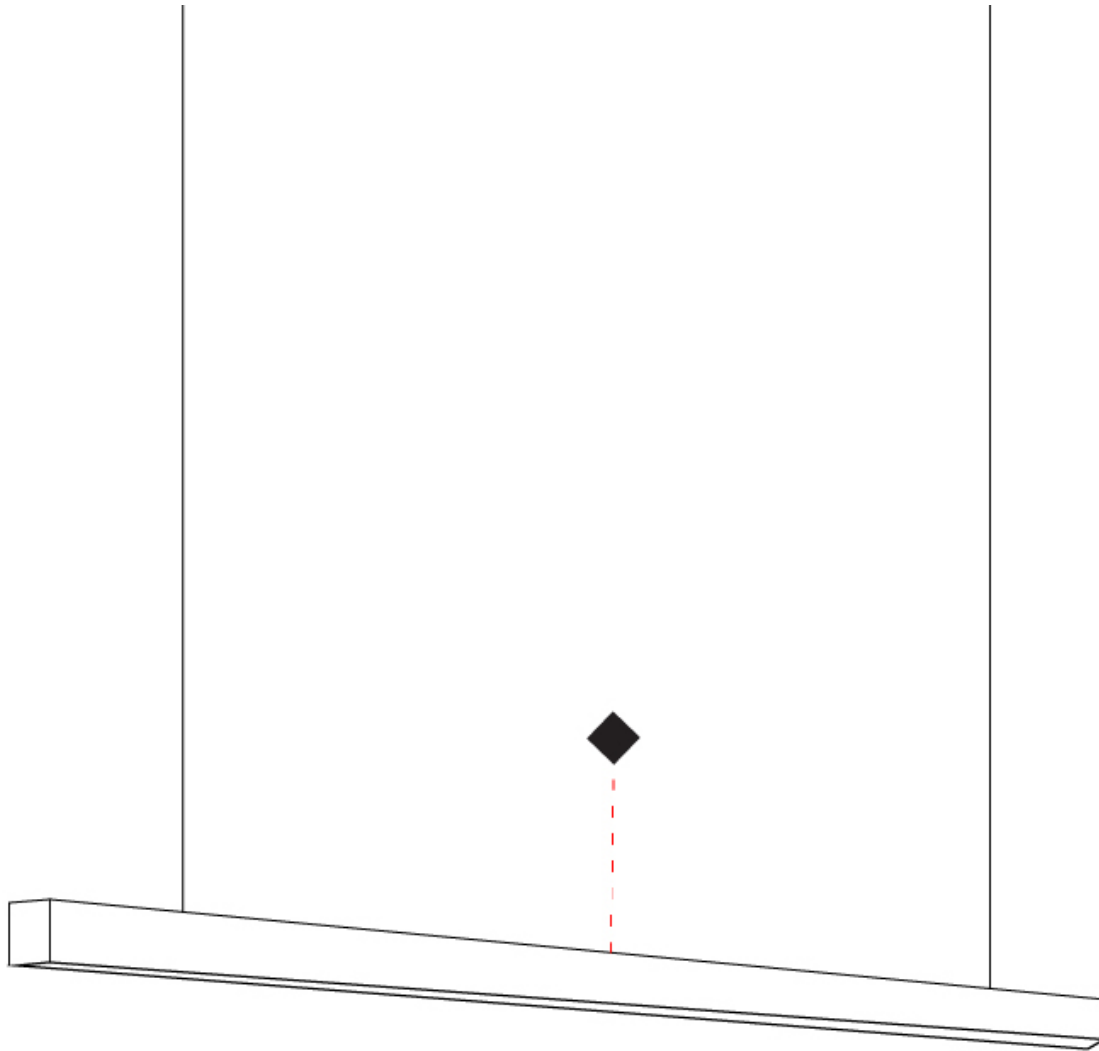

VENTITRENTATRE SUSPENSION

D81403

PROJECT

TYPE

NOTES

QUANTITY

DATE

D