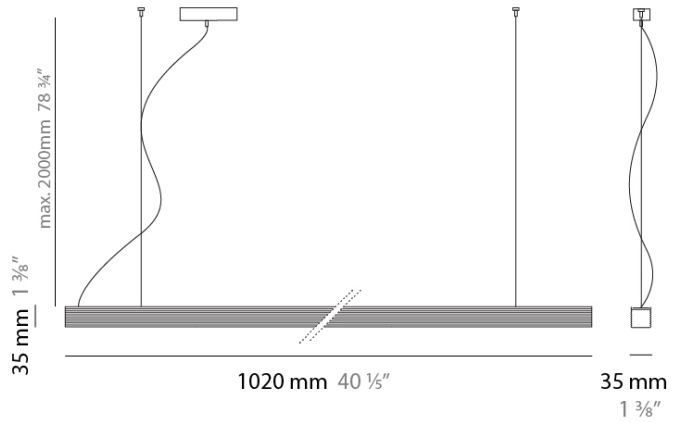

VENTITRENTATRE SUSPENSION

D81403

GENERAL

Series: Ventitrentatre _____
Partner: Panzeri _____
Division: Design _____
Installation: Suspension _____
Product Type: Linear Profiles _____
Mounting Location: Ceiling _____
Light Distribution: Direct _____

PHYSICAL

Length (mm): 1020 _____
Length (in): 40 ³/₁₆ _____
Width (mm): 35 _____
Width (in): 1 ³/₈ _____
Height (mm): 35 _____
Height (in): 1 ³/₈ _____
Max. Overall Height (mm): 2035 _____
Max. Overall Height (in): 80 ¹/₂ _____
Weight (kg): 2 _____
Weight (lbs): 4.4 _____

ELECTRICAL

Lamp Type: LED _____
Driver Type: External (Canopy) 25W/ 24V (Dimming and 277V options available with remote driver upon request) _____
Input Voltage (V): 120 _____
Constant Voltage (V): 24 _____

LED

Color Temperature (°K): 3000 _____
Max. Delivered Lumen (lm): 343.68 _____
Nominal Lumen (lm): 1920 _____

OPTICAL

RATINGS AND CERTIFICATIONS

Certified By: CSA Certified to UL and CSA Standards _____
IP rating: IP40 _____