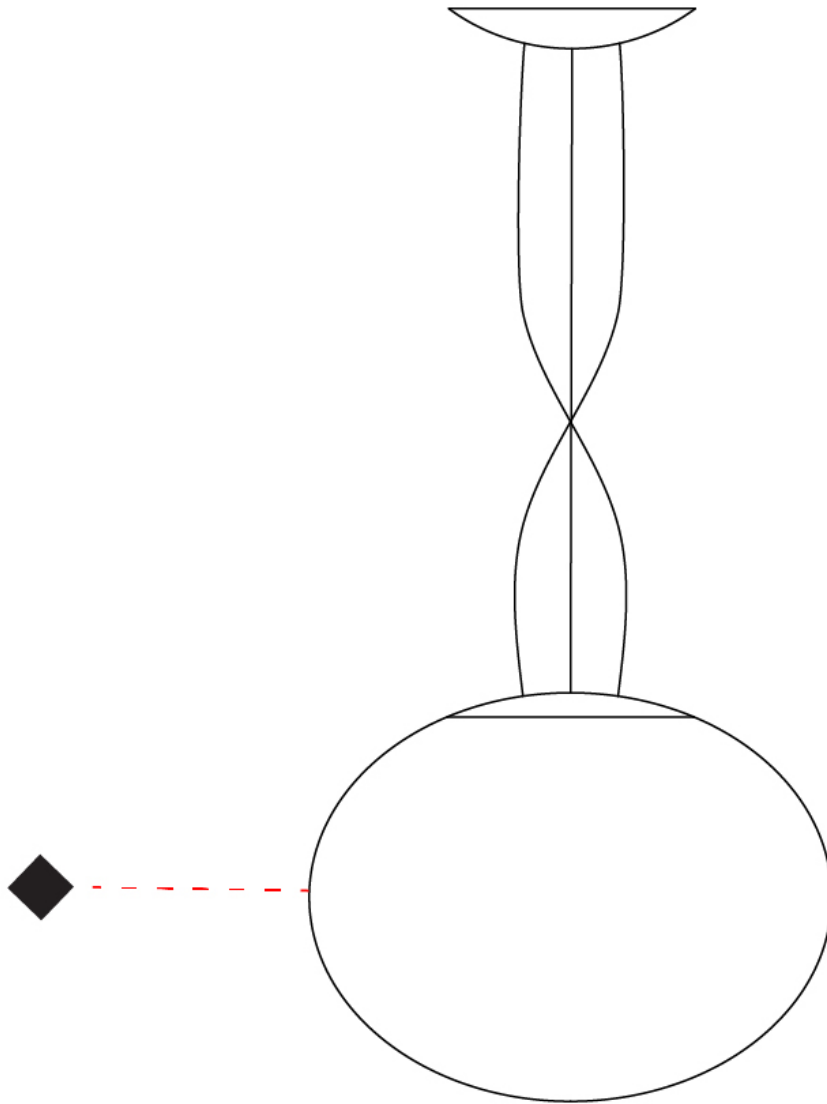

D81431

PROJECT

TYPE

NOTES

QUANTITY

DATE

D