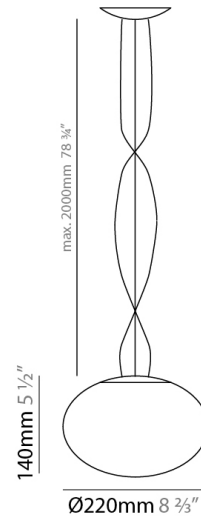

GILBERT SUSPENSION

D81431

PROJECT _____

TYPE _____

NOTES _____

QUANTITY _____

DATE _____

GENERAL

Series: Gilbert
Partner: Panzeri
Division: Design
Installation: Suspension
Product Type: Pendant
Mounting Location: Ceiling
Light Distribution: Omnidirectional

PHYSICAL

Shape: Sphere
Diameter (mm): 220
Diameter (in): 8 ¹¹/₁₆
Height (mm): 140
Height (in): 5 ¹/₂
Max. Overall Height (mm): 2140
Max. Overall Height (in): 84 ³/₄
Weight (kg): 1.127
Weight (lbs): 2.484
Diffuser: Matt White Blown Glass
Fixture Finish: WHI
Fixture Material: Glass / Aluminum

ELECTRICAL

Input Wattage Range: 10 - 19 W
Lamp Type: LED
Input Wattage (W): 11
Total Output Wattage (W): 9.5
Dimming: Non-Dimming / Phase Dimming (120Vac only) / 0-10V Dimming
Driver Included: Yes
Driver Location: Integrated
Driver Type: Constant Current - 120 / 277Vac
Driver Class: Class 2
Input Voltage (V): 120 - 277
Constant Current (mA): 350

LED

Color Temperature (°K): 3000
Max. Delivered Lumen (lm): 996
CRI: >80 CRI
Efficiency (%): 80.323
Efficacy (lm/w): 90.55
Lamp Life (hrs): 50000

OPTICAL

RATINGS AND CERTIFICATIONS

Certified By: CSA Certified to UL and CSA Standards
IP rating: IP20