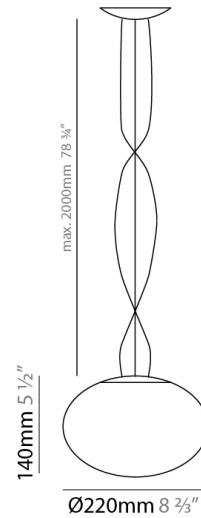

GILBERT SUSPENSION

D81431

PROJECT _____

TYPE _____

NOTES _____

QUANTITY _____

DATE _____

GENERAL

Series: Gilbert
Partner: Panzeri
Division: Design
Installation: Suspension
Product Type: Pendant
Mounting Location: Ceiling
Light Distribution: Omnidirectional

PHYSICAL

Shape: Sphere
Diameter (mm): 220
Diameter (in): 8 ¹¹/₁₆
Height (mm): 140
Height (in): 5 ¹/₂
Max. Overall Height (mm): 2140
Max. Overall Height (in): 84 ³/₄
Weight (kg): 1.127
Weight (lbs): 2.484
Diffuser: Matt White Blown Glass
Fixture Finish: WHI
Fixture Material: Glass / Aluminum

ELECTRICAL

Input Wattage Range: 10 - 19 W
Lamp Type: LED
Input Wattage (W): 11
Total Output Wattage (W): 9.5
Dimming: Non-Dimming / Phase Dimming (120Vac only) / 0-10V Dimming
Driver Included: Yes
Driver Location: Integrated
Driver Type: Constant Current - 120 / 277Vac
Driver Class: Class 2
Input Voltage (V): 120 - 277
Constant Current (mA): 350

LED

Color Temperature (°K): 3000
Max. Delivered Lumen (lm): 996
CRI: >80 CRI
Efficiency (%): 80.323
Efficacy (lm/w): 90.55
Lamp Life (hrs): 50000

OPTICAL

RATINGS AND CERTIFICATIONS

Certified By: CSA Certified to UL and CSA Standards
IP rating: IP20