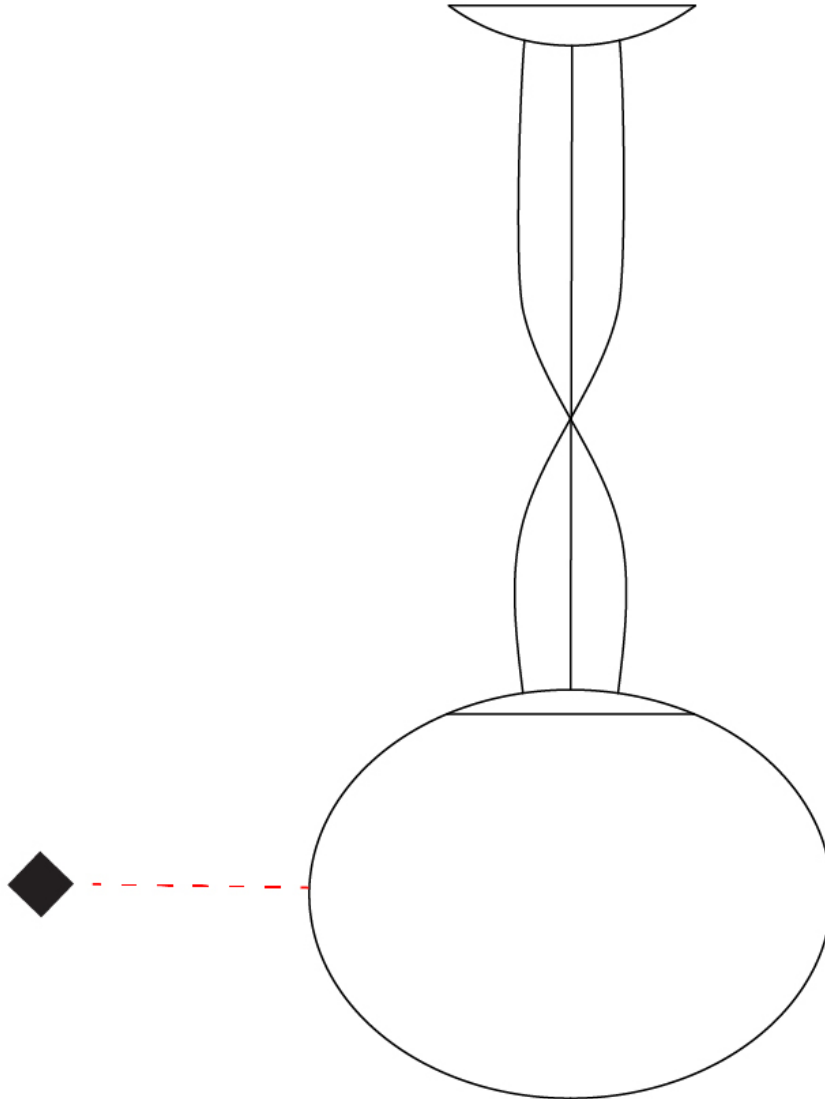

D81431

PROJECT

TYPE

NOTES

QUANTITY

DATE

D