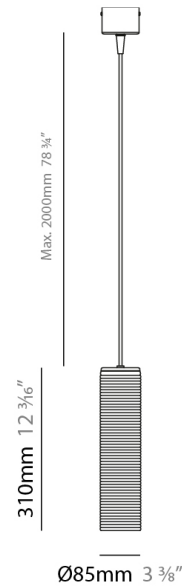

PROJECT	
TYPE	
NOTES	
QUANTITY	
DATE	

CLIO SUSPENSION

D81549-BLK-AMB

GENERAL

Series: Ladies
Subseries: Clio
Brand: Panzeri
Division: Design
Mounting Type: Suspension
Mounting Location: Ceiling
Subcategory: Pendant

PHYSICAL

Shape: Cylinder
Diameter (mm): 85
Diameter (in): 3 ³/₈
Height (mm): 310
Height (in): 12 ³/₁₆
Max. Overall Height (mm): 2310
Max. Overall Height (in): 90 ¹³/₁₆
Light Distribution: Direct
Weight (kg): 1.20
Weight (lbs): 2.64
Diffuser: Amber Blown Glass
Holder Finish: Black
Fixture Material: Glass / Aluminum
Cable Details: 2200mm / 86 5/8" Cable

ELECTRICAL

Number of Lamps: 1
Lamp Type: LED Retrofit
Lamp Shape: A19
Bulb Included: Bulb Not Included
Max. Wattage Per Lamp (W): 7
Lamp Base: E26
Input Voltage (V): 120

LED

OPTICAL

RATINGS AND CERTIFICATIONS

Certified By: CSA Certified to UL and CSA Standards
IP rating: IP20