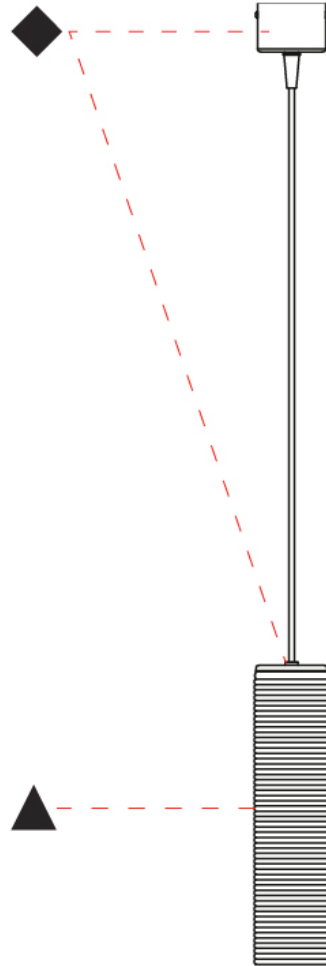

CLIO SUSPENSION

D81549-BLK-AMB

PROJECT

TYPE

NOTES

QUANTITY

DATE

D