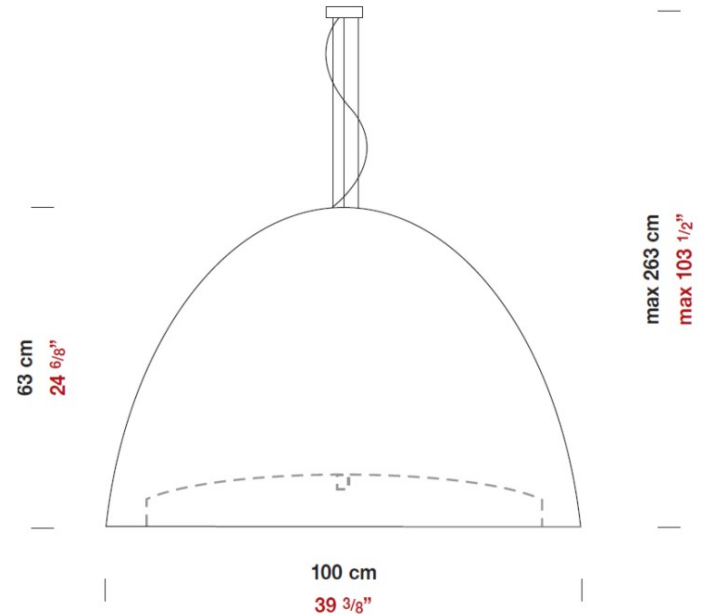

WILLY SUSPENSION

D81564-BLK

GENERAL

Series: Willy _____
Brand: Panzeri _____
Division: Design _____
Mounting Type: Suspension _____
Mounting Location: Ceiling _____

PHYSICAL

Diameter (mm): 1000 _____
Diameter (in): 39 3/8 _____
Height (mm): 630 _____
Height (in): 24 13/16 _____
Max. Overall Height (mm): 2630 _____
Max. Overall Height (in): 103 9/16 _____
Light Distribution: Direct _____
Weight (kg): 15.2 _____
Weight (lbs): 33.5 _____
Diffuser: Black Polyethylene Dome and White Frosted Opal Glass Bottom Diffuser _____
Fixture Material: Polyethylene Lamphshade _____
Cable Details: Transparent _____

ELECTRICAL

Input Wattage Range: 30 - 49 W _____
Lamp Type: LED _____
Input Wattage (W): 40 _____
Total Output Wattage (W): 40 _____
Driver Included: Yes _____
Driver Type: Integral LED Driver in Canopy _____
Constant Current (MA): 1050 _____

LED

Color Temperature (°K): 3000 _____
Max. Delivered Lumen (lm): 3859 _____
CRI: >80 CRI _____
Efficiency (%): 78.12 _____

OPTICAL

RATINGS AND CERTIFICATIONS

Certified By: CSA Certified to UL and CSA Standards _____