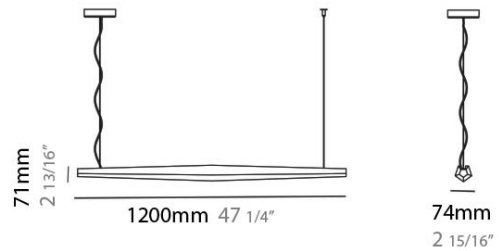

VIISI SUSPENSION

D81607-WHI

GENERAL

Series: Viisi
Partner: Panzeri
Division: Design
Installation: Suspension
Product Type: Pendant
Mounting Location: Ceiling
Light Distribution: Direct

PHYSICAL

Shape: Abstract
Length (mm): 1200
Length (in): 47 1/4
Width (mm): 74
Width (in): 2 15/16
Height (mm): 71
Height (in): 2 13/16
Max. Overall Height (mm): 2071
Max. Overall Height (in): 81 7/16
Weight (kg): 1.45
Weight (lbs): 3.2
Diffuser: Opal, poly-carbonate
Fixture Material: Aluminum
Cable Details: Power supply: Transparent PVC 2300mm / 90 11/16" Suspension kit: steel wire 2000mm / 78 11/6"

ELECTRICAL

Input Wattage Range: 20 - 29 W
Lamp Type: LED
Input Wattage (W): 23.2
Total Output Wattage (W): 19.6
Dimming: Non-Dimmable / 0-10V Dimming
Driver Included: Yes
Driver Location: Integrated
Driver Type: Constant Current - Universal
Driver Class: Class 2
Input Voltage (V): 120 - 277
Output Voltage (V): 24

LED

Number of LEDs: 2 x 9.8
Color Temperature (°K): 3000
Max. Delivered Lumen (lm): 1502
Nominal Lumen (lm): 3275
CRI: >80 CRI
Efficiency (%): 45.863
Efficacy (lm/w): 65.3
Lamp Life (hrs): 50000

OPTICAL

Optic°: Diffused

RATINGS AND CERTIFICATIONS

Certified By: CSA Certified to UL and CSA Standards
IP rating: IP40