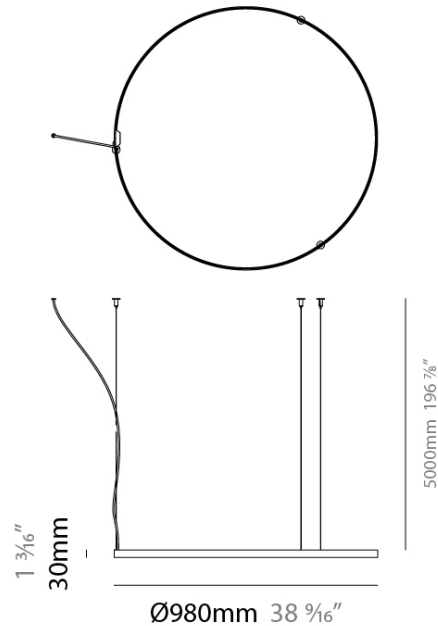

ZERO ROUND SUSPENSION

D81630-30K-TIM

PROJECT _____

TYPE _____

NOTES _____

QUANTITY _____

DATE _____

GENERAL

Series: Zero Shapes

Subseries: Zero Round

Brand: Panzeri

Division: Design

Mounting Type: Suspension

Mounting Location: Ceiling

Subcategory: Pendant

PHYSICAL

Shape: Round

Diameter (mm): 970

Diameter (in): 38 ³/₁₆"

Height (mm): 30

Height (in): 1 ³/₁₆"

Max. Overall Height (mm): 5030

Max. Overall Height (in): 198 ¹/₁₆"

Weight (kg): 1.43

Weight (lbs): 3.15

Fixture Material: Aluminum

ELECTRICAL

Input Wattage Range: 30 - 49 W

Lamp Type: LED

Input Wattage (W): 45

Dimming: Non-Dimmable

Driver Type: Constant Voltage - Universal

Driver Class: Class 2

Input Voltage (V): 120

LED

Delivered Lumen Range: 3000 - 4999 lm

Color Temperature (°K): 3000

Max. Delivered Lumen (lm): 4079

CRI: >90 CRI

Efficiency (%): 82.45

Efficacy (lm/w): 109.93

Lamp Life (hrs): 50000

OPTICAL

Optic°: Diffused

RATINGS AND CERTIFICATIONS

Certified By: CSA Certified to UL and CSA Standards

IP rating: IP20