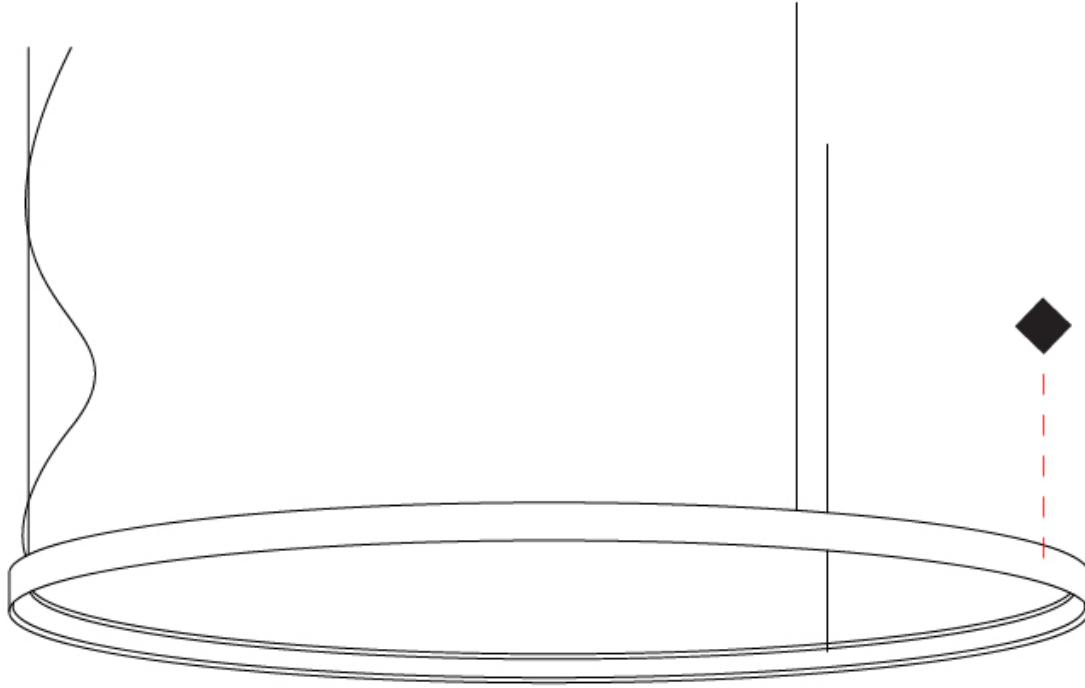

PROJECT _____

TYPE _____

NOTES _____

QUANTITY _____

DATE _____