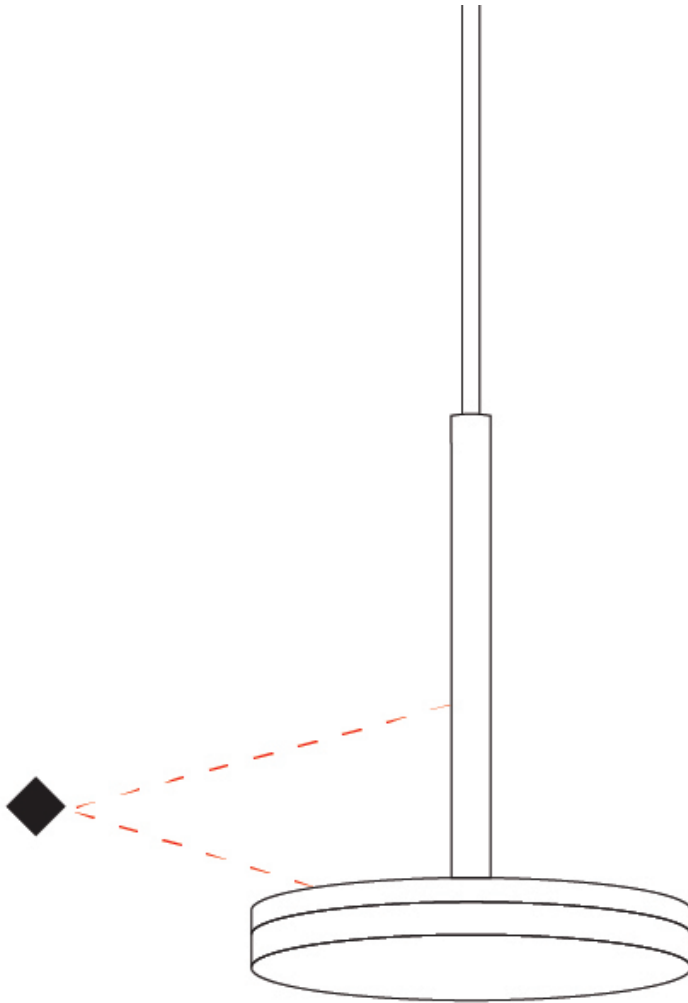

BELLA SUSPENSION

D81668-BRZ

PROJECT

TYPE

NOTES

QUANTITY

DATE

D