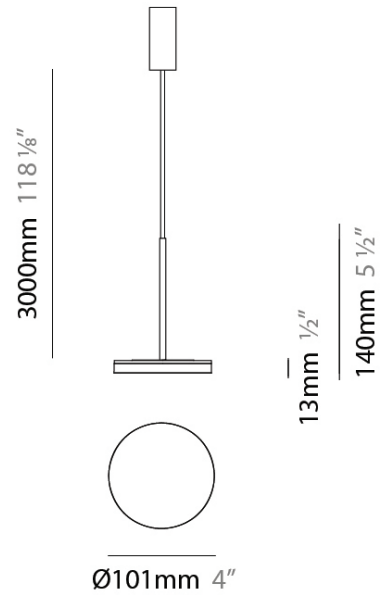

BELLA SUSPENSION

D81668-BRZ

PROJECT _____

TYPE _____

NOTES _____

QUANTITY _____

DATE _____

GENERAL

Series: Bella _____
Brand: Panzeri _____
Division: Design _____
Mounting Type: Suspension _____
Mounting Location: Ceiling _____
Subcategory: Pendant _____

PHYSICAL

Diameter (mm): 101 _____
Diameter (in): 4 _____
Height (mm): 13 _____
Height (in): 1/2 _____
Max. Overall Height (mm): 3013 _____
Max. Overall Height (in): 118 5/8 _____
Light Distribution: Indirect _____
Weight (kg): 0.54501 _____
Weight (lbs): 1.2 _____
Diffuser: Opal - Acrylic _____
Fixture Material: Aluminum Die Cast _____

ELECTRICAL

Lamp Type: LED _____
Input Wattage (W): 6.5 _____
Dimming: Non-Dimmable _____
Driver Included: Yes _____
Driver Location: Integrated _____
Driver Type: Constant Voltage - Universal _____
Driver Class: Class 2 _____
Input Voltage (V): 120 _____

LED

Color Temperature (°K): 2700 _____
Max. Delivered Lumen (lm): 467 _____
CRI: >80 CRI _____

OPTICAL

RATINGS AND CERTIFICATIONS

Certified By: CSA Certified to UL and CSA Standards _____
IP rating: IP40 _____