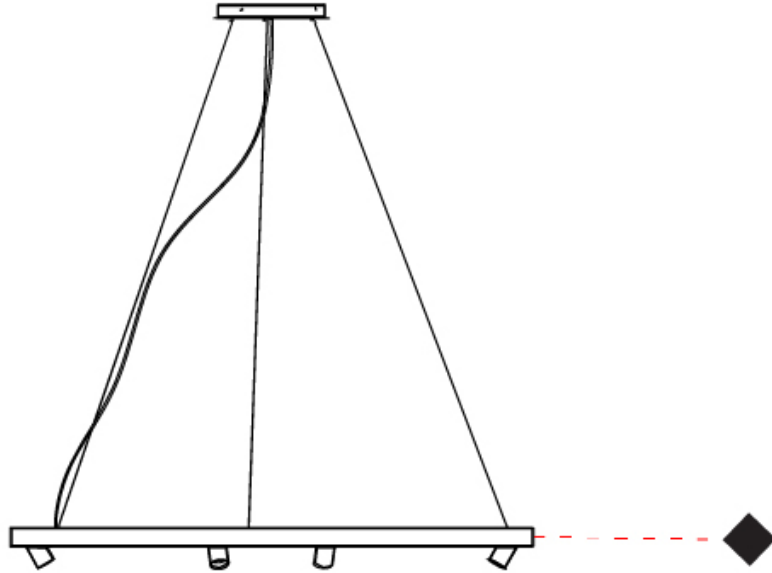

PROJECT	_____
TYPE	_____
NOTES	_____
QUANTITY	_____
DATE	_____

D