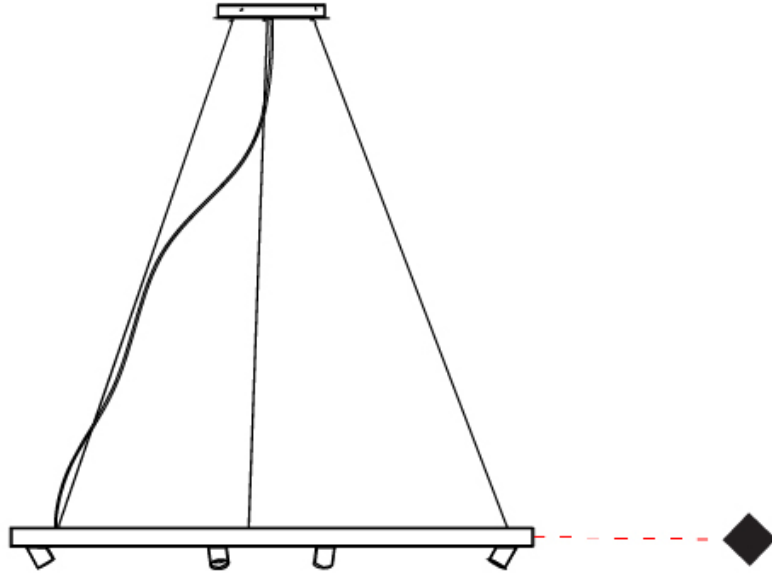

PROJECT	_____
TYPE	_____
NOTES	_____
QUANTITY	_____
DATE	_____