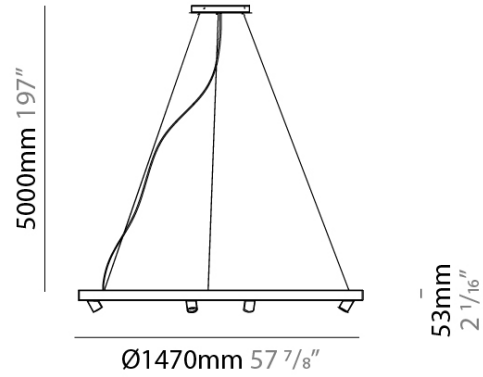

PROJECT	
TYPE	
NOTES	
QUANTITY	
DATE	

ARENA SUSPENSION

D81694-BLK

GENERAL

Series: Arena
Brand: Panzeri
Division: Design
Mounting Type: Suspension
Mounting Location: Ceiling
Subcategory: Pendant

PHYSICAL

Shape: Round
Diameter (mm): 1470
Diameter (in): 57 7/8
Height (mm): 53
Height (in): 2 1/16
Max. Overall Height (mm): 5053
Max. Overall Height (in): 198 15/16
Light Distribution: Direct / Indirect
Weight (kg): 7.52
Weight (lbs): 16.58
Diffuser: Polycarbonate - Opal
Fixture Finish: BLK
Holder Finish: BLK
Fixture Material: Aluminum
Cable Details: Transparent PVC 5000mm / 196 7/8"

ELECTRICAL

Lamp Type: LED
Input Wattage (W): 131.85
Total Output Wattage (W): 67.3 / 48.36 (Spots)
Dimming: Non-Dimmable / 0-10V Dimming
Driver Included: Yes
Driver Location: Integrated
Driver Type: Constant Current - Universal Constant Voltage - Universal
Driver Class: Class 2
Input Voltage (V): 120 - 277
Output Voltage (V): 24
Constant Current (MA): 1400

LED

Color Temperature (°K): 2700
Max. Delivered Lumen (lm): 9675
Nominal Lumen (lm): 140665
CRI: >90 CRI
Efficiency (%): 68.4
Lamp Life (hrs): 60000

OPTICAL

Beam Angle: 30
Adjustability: Tilting and rotating

RATINGS AND CERTIFICATIONS

Certified By: CSA Certified to UL and CSA Standards
IP rating: IP40