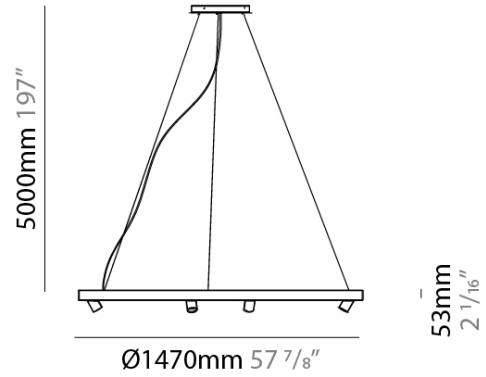

PROJECT	
TYPE	
NOTES	
QUANTITY	
DATE	

ARENA SUSPENSION

D81694-BLK

GENERAL

Series: Arena
Partner: Panzeri
Division: Design
Installation: Suspension
Product Type: Pendant
Mounting Location: Ceiling
Light Distribution: Direct / Indirect

PHYSICAL

Shape: Round
Diameter (mm): 1470
Diameter (in): 57 7/8
Height (mm): 53
Height (in): 2 1/16
Max. Overall Height (mm): 5053
Max. Overall Height (in): 198 15/16
Weight (kg): 7.52
Weight (lbs): 16.58
Diffuser: Polycarbonate - Opal
Fixture Finish: BLK
Holder Finish: BLK
Fixture Material: Aluminum
Cable Details: Transparent PVC 5000mm / 196 7/8"

ELECTRICAL

Lamp Type: LED
Input Wattage (W): 131.85
Total Output Wattage (W): 67.3 / 48.36 (Spots)
Dimming: Non-Dimmable / 0-10V Dimming
Driver Included: Yes
Driver Location: Integrated
Driver Type: Constant Current - Universal Constant Voltage - Universal
Driver Class: Class 2
Input Voltage (V): 120 - 277
Output Voltage (V): 24
Constant Current (MA): 1400

LED

Color Temperature (°K): 2700
Max. Delivered Lumen (lm): 9675
Nominal Lumen (lm): 140665
CRI: >90 CRI
Efficiency (%): 68.4
Lamp Life (hrs): 60000

OPTICAL

Beam Angle: 30
Adjustability: Tilting and rotating

RATINGS AND CERTIFICATIONS

Certified By: CSA Certified to UL and CSA Standards
IP rating: IP40