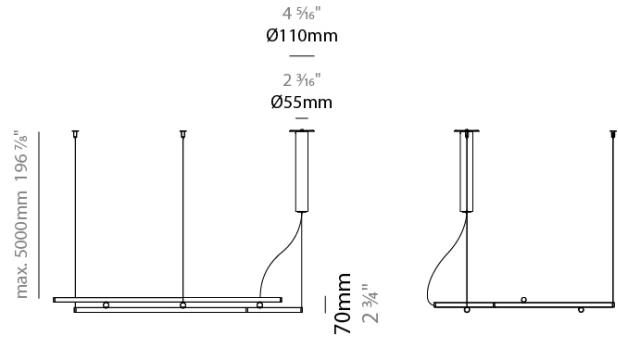

Series: Hiloow
 Brand: Panzeri
 Division: Design
 Mounting Type: Suspension
 Mounting Location: Ceiling
 Subcategory: Pendant

PHYSICAL

Shape: Abstract
 Length (mm): 1130
 Length (in): 44 1/2
 Width (mm): 820
 Width (in): 32 5/16
 Height (mm): 70
 Height (in): 2 3/4
 Max. Overall Height (mm): 5070
 Max. Overall Height (in): 199 7/8
 Light Distribution: Direct / Indirect
 Weight (kg): 2.80
 Weight (lbs): 6.17
 Diffuser: Polycarbonate - Black Screen
 Fixture Material: Metal
 Cable Details: Reversible suspension kit with grip locks and 5000mm (196,9") long steel cables. 5000mm / 196 7/8"

LED

Color Temperature (°K): 2700
 Max. Delivered Lumen (lm): 2118
 Nominal Lumen (lm): 9072
 CRI: >90 CRI
 Lamp Life (hrs): 60000

OPTICAL

RATINGS AND CERTIFICATIONS

Certified By: CSA Certified to UL and CSA Standards
 IP rating: IP20

IP RATING

	protected against ingress of solid bodies greater than 12.5mm (finger)
	protected against ingress of solid bodies greater than 2.5mm protected against sprays of water up to 60 degrees from the vertical (rain)
	protected against ingress of solid bodies greater than 1mm (wire) no protection against the ingress of moisture
	protected against ingress of solid bodies greater than 1mm (wire) protected against sprays of water up to 60 degrees from the vertical (rain)
	protected against ingress of solid bodies greater than 1mm (wire) protected against water splashed from all directions
	protected against limited ingress of dust (wet rooms/covered outdoor areas) protected against water splashed from all directions
	protected against ingress of dust protected against jets of water
	protected against ingress of dust protected against powerful jets of water or heavy seas
	protected against ingress of dust protected against immersion of water between 15cm - 1m for 30 minutes
	protected against ingress of dust protected against immersion of water under pressure for long periods