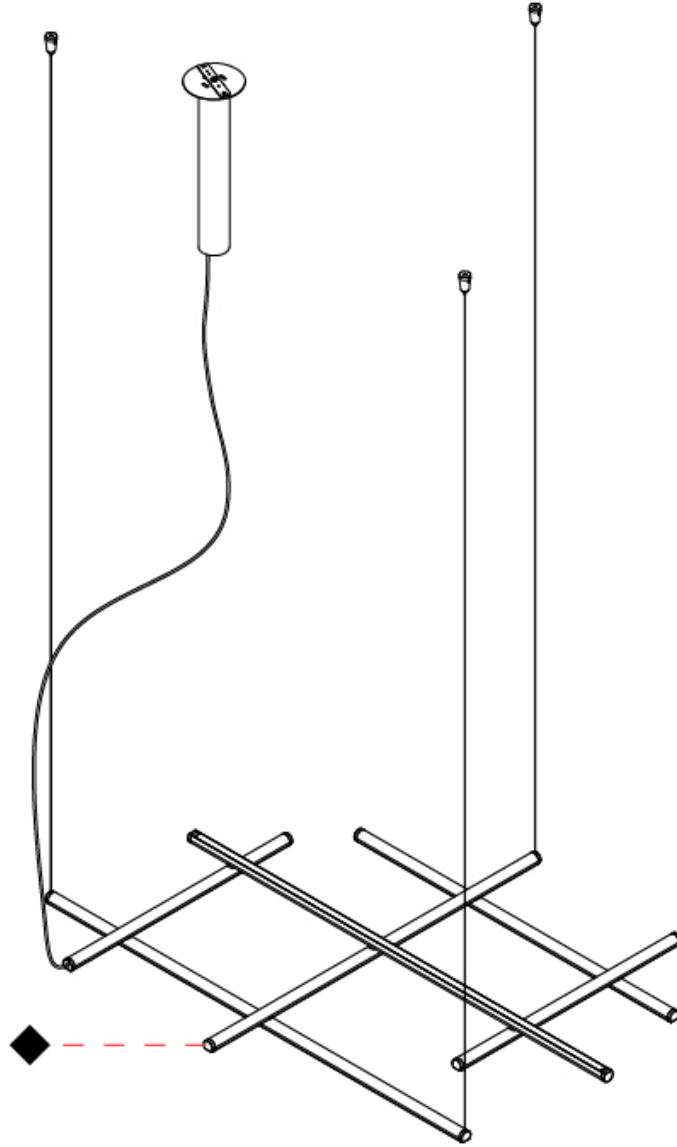

HILOW SUSPENSION

D81702-MBK

PROJECT _____

TYPE _____

NOTES _____

QUANTITY _____

DATE _____

D