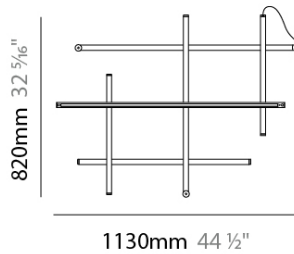

HILOW SUSPENSION

D81702-MBK

PROJECT _____

TYPE _____

NOTES _____

QUANTITY _____

DATE _____

GENERAL

Series: Hiloow
Brand: Panzeri
Division: Design
Mounting Type: Suspension
Mounting Location: Ceiling
Subcategory: Pendant

PHYSICAL

Shape: Abstract
Length (mm): 1130
Length (in): 44 1/2
Width (mm): 820
Width (in): 32 5/16
Height (mm): 70
Height (in): 2 3/4
Max. Overall Height (mm): 5070
Max. Overall Height (in): 199 7/8
Light Distribution: Direct / Indirect
Weight (kg): 2.80
Weight (lbs): 6.17
Diffuser: Polycarbonate - Black Screen
Fixture Material: Metal
Cable Details: Reversible suspension kit with grip locks and 5000mm (196,9") long steel cables. 5000mm / 196 7/8"

ELECTRICAL

Lamp Type: LED
Input Wattage (W): 72.74
Total Output Wattage (W): 60.75
Dimming: Non-Dimmable
Driver Included: Yes
Driver Location: Integrated
Driver Type: Constant Voltage - Universal
Driver Class: Class 2
Input Voltage (V): 120 - 277
Output Voltage (V): 24

LED

Color Temperature (°K): 2700
Max. Delivered Lumen (lm): 2118
Nominal Lumen (lm): 9072
CRI: >90 CRI
Lamp Life (hrs): 60000

OPTICAL

RATINGS AND CERTIFICATIONS

Certified By: CSA Certified to UL and CSA Standards
IP rating: IP20