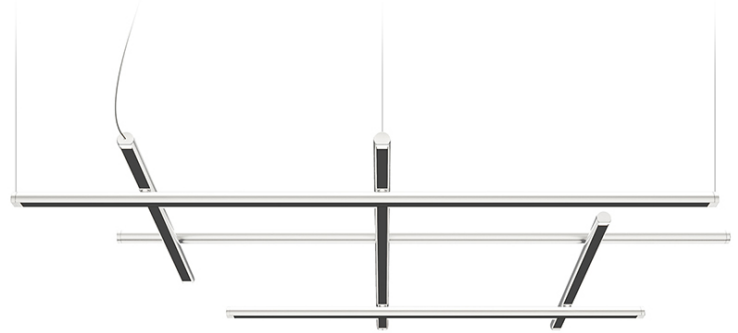

HILOW SUSPENSION

D81702-MBK

PROJECT _____

TYPE _____

NOTES _____

QUANTITY _____

DATE _____

GENERAL

Series: Hiloow
Brand: Panzeri
Division: Design
Mounting Type: Suspension
Mounting Location: Ceiling
Subcategory: Pendant

PHYSICAL

Shape: Abstract
Length (mm): 1130
Length (in): 44 1/2
Width (mm): 820
Width (in): 32 5/16
Height (mm): 70
Height (in): 2 3/4
Max. Overall Height (mm): 5070
Max. Overall Height (in): 199 7/8
Light Distribution: Direct / Indirect
Weight (kg): 2.80
Weight (lbs): 6.17
Diffuser: Polycarbonate - Black Screen
Fixture Material: Metal
Cable Details: Reversible suspension kit with grip locks and 5000mm (196,9") long steel cables. 5000mm / 196 7/8"

ELECTRICAL

Lamp Type: LED
Input Wattage (W): 72.74
Total Output Wattage (W): 60.75
Dimming: Non-Dimmable
Driver Included: Yes
Driver Location: Integrated
Driver Type: Constant Voltage - Universal
Driver Class: Class 2
Input Voltage (V): 120 - 277
Output Voltage (V): 24

LED

Color Temperature (°K): 2700
Max. Delivered Lumen (lm): 2118
Nominal Lumen (lm): 9072
CRI: >90 CRI
Lamp Life (hrs): 60000

OPTICAL

RATINGS AND CERTIFICATIONS

Certified By: CSA Certified to UL and CSA Standards
IP rating: IP20