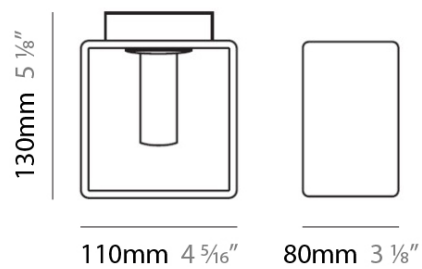

DOMINO SURFACE

D82033-BLK

GENERAL

Series: Domino _____
Brand: Panzeri _____
Division: Design _____
Mounting Type: Surface _____
Mounting Location: Ceiling _____
Subcategory: Ambient _____

PHYSICAL

Shape: Rectangle _____
Length (mm): 110 _____
Length (in): 4 ⁵/₁₆ _____
Width (mm): 80 _____
Width (in): 3 ¹/₈ _____
Height (mm): 130 _____
Height (in): 5 ¹/₈ _____
Extension (in): 5 ¹/₈ _____
Weight (kg): 1.23 _____
Weight (lbs): 2.7 _____
Diffuser: Black Blown Glass _____
Fixture Material: Glass / Aluminum _____

ELECTRICAL

Number of Lamps: 1 _____
Lamp Type: LED Retrofit / Halogen _____
Bulb Included: Bulb Not Included _____
Total Output Wattage (W): 3 / 35 _____
Max. Wattage Per Lamp (W): 3 / 35 _____
Lamp Base: G9 _____
Input Voltage (V): 120 _____

LED

OPTICAL

RATINGS AND CERTIFICATIONS

Certified By: CSA Certified to UL and CSA Standards _____
IP rating: IP40 _____