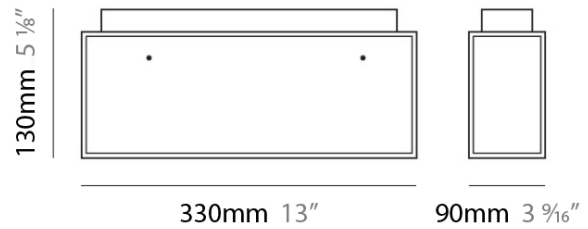

DOMINO SURFACE

D82075

PROJECT _____

TYPE _____

NOTES _____

QUANTITY _____

DATE _____

GENERAL

Series: Domino _____
Brand: Panzeri _____
Division: Design _____
Mounting Type: Surface _____
Mounting Location: Ceiling _____
Subcategory: Ambient _____

PHYSICAL

Shape: Rectangle _____
Length (mm): 330 _____
Length (in): 13 _____
Width (mm): 90 _____
Width (in): 3 1/2 _____
Height (mm): 130 _____
Height (in): 5 1/8 _____
Light Distribution: Downlight _____
Weight (kg): 2.3 _____
Weight (lbs): 5 _____
Diffuser: Frosted White Glass _____
Fixture Material: Stainless Steel _____

ELECTRICAL

Number of Lamps: 3 _____
Lamp Type: LED Retrofit / Halogen _____
Lamp Shape: T4 _____
Bulb Included: Bulb Not Included _____
Total Output Wattage (W): 21 / 105 _____
Max. Wattage Per Lamp (W): 7 / 35 _____
Lamp Base: G9 _____
Input Voltage (V): 120 _____

LED

OPTICAL

RATINGS AND CERTIFICATIONS

Certified By: CSA Certified to UL and CSA Standards _____
IP rating: IP40 _____