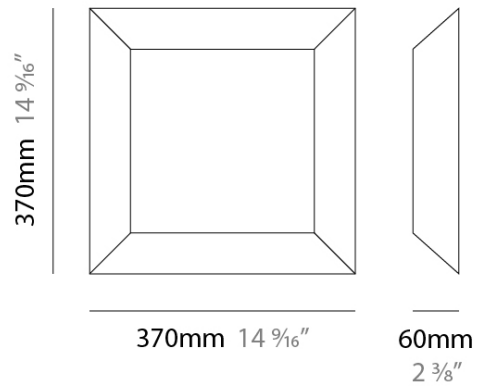

ALL FLUO SURFACE

D82208

GENERAL

Series: All Fluo _____
Brand: Panzeri _____
Division: Design _____
Mounting Type: Surface _____
Mounting Location: Ceiling _____
Subcategory: Ambient _____

PHYSICAL

Shape: Square _____
Length (mm): 370 _____
Length (in): 14 1/2 _____
Height (mm): 370 _____
Height (in): 14 1/2 _____
Extension (mm): 60 _____
Extension (in): 2 3/8 _____
Light Distribution: Direct _____
Weight (kg): 4.09 _____
Weight (lbs): 9 _____
Diffuser: Matte White Glass _____
Fixture Finish: WHI _____
Fixture Material: Glass / Aluminum _____

ELECTRICAL

Number of Lamps: 2 _____
Lamp Type: LED Retrofit / CFL _____
Bulb Included: Bulb Not Included _____
Total Output Wattage (W): 20 / 36 _____
Max. Wattage Per Lamp (W): 20 / 36 _____
Lamp Base: 2G11 _____
Dimming: Non-Dimmable _____
Driver Included: Yes _____
Driver Location: Integrated _____
Driver Type: Ballast - 120Vac _____
Input Voltage (V): 120 _____

LED

OPTICAL

RATINGS AND CERTIFICATIONS

Certified By: CSA Certified to UL and CSA Standards _____
IP rating: IP30 _____