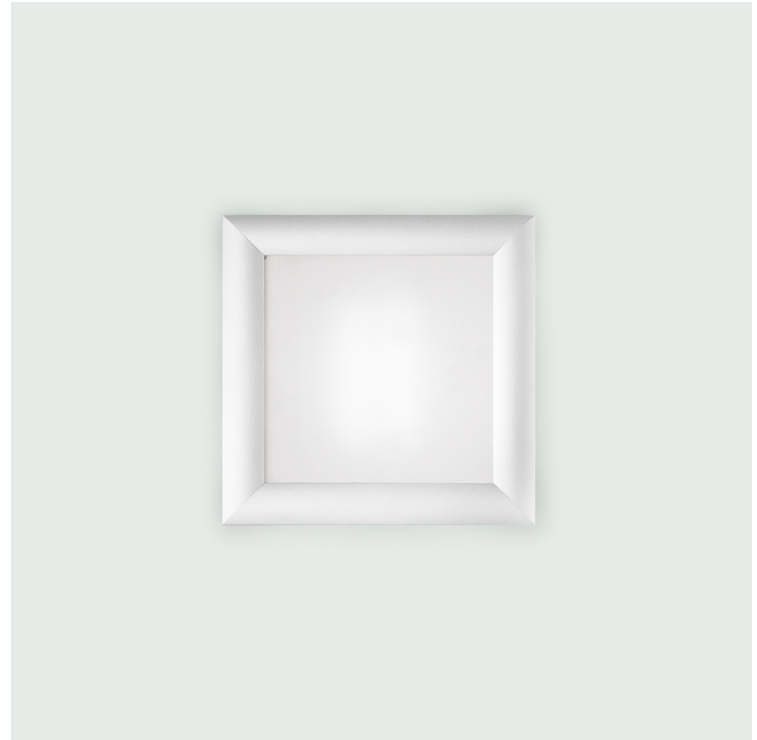

ALL FLUO SURFACE

D82208

GENERAL

Series: All Fluo _____
Brand: Panzeri _____
Division: Design _____
Mounting Type: Surface _____
Mounting Location: Ceiling _____
Subcategory: Ambient _____

PHYSICAL

Shape: Square _____
Length (mm): 370 _____
Length (in): 14 1/2 _____
Height (mm): 370 _____
Height (in): 14 1/2 _____
Extension (mm): 60 _____
Extension (in): 2 3/8 _____
Light Distribution: Direct _____
Weight (kg): 4.09 _____
Weight (lbs): 9 _____
Diffuser: Matte White Glass _____
Fixture Finish: WHI _____
Fixture Material: Glass / Aluminum _____

ELECTRICAL

Number of Lamps: 2 _____
Lamp Type: LED Retrofit / CFL _____
Bulb Included: Bulb Not Included _____
Total Output Wattage (W): 20 / 36 _____
Max. Wattage Per Lamp (W): 20 / 36 _____
Lamp Base: 2G11 _____
Dimming: Non-Dimmable _____
Driver Included: Yes _____
Driver Location: Integrated _____
Driver Type: Ballast - 120Vac _____
Input Voltage (V): 120 _____

LED

OPTICAL

RATINGS AND CERTIFICATIONS

Certified By: CSA Certified to UL and CSA Standards _____
IP rating: IP30 _____