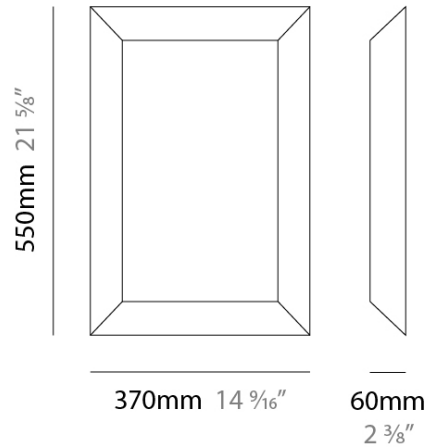

PROJECT
TYPE
NOTES
QUANTITY
DATE

ALL FLUO SURFACE

D82213

GENERAL

Series: All Fluo _____
Partner: Panzeri _____
Division: Design _____
Installation: Surface _____
Product Type: Ambient _____
Mounting Location: Ceiling _____
Light Distribution: Direct _____

PHYSICAL

Shape: Rectangle _____
Length (mm): 370 _____
Length (in): 14 1/2 _____
Height (mm): 550 _____
Height (in): 21 1/2 _____
Extension (mm): 60 _____
Extension (in): 2 3/8 _____
Weight (kg): 5.4 _____
Weight (lbs): 12 _____
Diffuser: Matte White Glass _____
Fixture Finish: ALU _____
Fixture Material: Glass / Aluminum _____

ELECTRICAL

Number of Lamps: 2 _____
Lamp Type: LED Retrofit / CFL _____
Bulb Included: Bulb Not Included _____
Total Output Wattage (W): 40 / 72 _____
Max. Wattage Per Lamp (W): 20 / 36 _____
Lamp Base: 2G11 _____
Driver Included: Yes _____
Input Voltage (V): 120 _____
Lamp Voltage (V): 120 _____

LED

OPTICAL

RATINGS AND CERTIFICATIONS

Certified By: CSA Certified to UL and CSA Standards _____
IP rating: IP30 _____