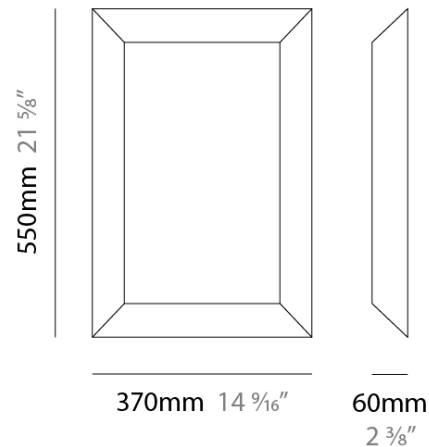

ALL FLUO SURFACE

D82213

GENERAL

Series: All Fluo _____
Partner: Panzeri _____
Division: Design _____
Installation: Surface _____
Product Type: Ambient _____
Mounting Location: Ceiling _____
Light Distribution: Direct _____

PHYSICAL

Shape: Rectangle _____
Length (mm): 370 _____
Length (in): 14 1/2 _____
Height (mm): 550 _____
Height (in): 21 1/2 _____
Extension (mm): 60 _____
Extension (in): 2 3/8 _____
Weight (kg): 5.4 _____
Weight (lbs): 12 _____
Diffuser: Matte White Glass _____
Fixture Finish: ALU _____
Fixture Material: Glass / Aluminum _____

ELECTRICAL

Number of Lamps: 2 _____
Lamp Type: LED Retrofit / CFL _____
Bulb Included: Bulb Not Included _____
Total Output Wattage (W): 40 / 72 _____
Max. Wattage Per Lamp (W): 20 / 36 _____
Lamp Base: 2G11 _____
Driver Included: Yes _____
Input Voltage (V): 120 _____
Lamp Voltage (V): 120 _____

LED

OPTICAL

RATINGS AND CERTIFICATIONS

Certified By: CSA Certified to UL and CSA Standards _____
IP rating: IP30 _____