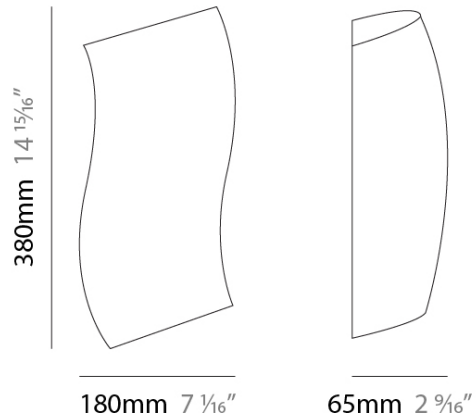

DENIS SURFACE

D83014

GENERAL

Series: Denis _____
Partner: Panzeri _____
Division: Design _____
Installation: Surface _____
Product Type: Ambient _____
Mounting Location: Wall _____
Light Distribution: Omnidirectional _____

PHYSICAL

Shape: Curves _____
Width (mm): 178 _____
Width (in): 7 _____
Height (mm): 380 _____
Depth (mm): 64 _____
Height (in): 15 _____
Depth (in): 2 1/2 _____
Weight (kg): 2.04 _____
Weight (lbs): 4.5 _____
Diffuser: Matte White Blown Glass _____
Fixture Material: Glass / Aluminum _____

ELECTRICAL

Number of Lamps: 1 _____
Lamp Type: LED Retrofit _____
Lamp Shape: T10 _____
Bulb Included: Bulb Not Included _____
Total Output Wattage (W): 18 _____
Max. Wattage Per Lamp (W): 18 _____
Lamp Base: E26 _____
Input Voltage (V): 120 _____

LED

OPTICAL

RATINGS AND CERTIFICATIONS

Certified By: CSA Certified to UL and CSA Standards _____
IP rating: IP20 _____