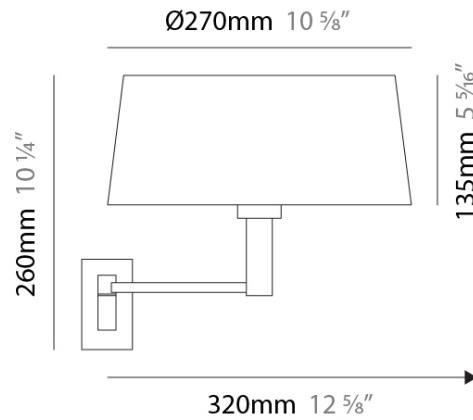

CLASSIC SURFACE

D83047-CHR

PROJECT

TYPE

NOTES

QUANTITY

DATE

GENERAL

Series: Classic
Brand: Panzeri
Division: Design
Mounting Type: Surface
Mounting Location: Wall
Subcategory: Ambient

PHYSICAL

Shape: Abstract
Length (mm): 270
Length (in): 10 ⁵/₈
Height (mm): 260
Height (in): 10 ¹/₄
Extension (mm): 320
Extension (in): 12 ⁵/₈
Light Distribution: Direct / Indirect
Weight (kg): 0.835
Weight (lbs): 1.88
Diffuser: White Fireproof Fabric Shade
Fixture Finish: Chrome
Fixture Material: Metal

ELECTRICAL

Number of Lamps: 1
Lamp Type: LED Retrofit
Lamp Shape: A19
Bulb Included: Bulb Not Included
Total Output Wattage (W): 7
Max. Wattage Per Lamp (W): 7
Lamp Base: E26
Input Voltage (V): 120

LED

OPTICAL

RATINGS AND CERTIFICATIONS

Certified By: CSA Certified to UL and CSA Standards
IP rating: IP20