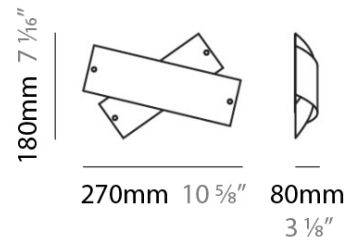

TOURBILLON SURFACE

D83105

PROJECT _____

TYPE _____

NOTES _____

QUANTITY _____

DATE _____

GENERAL

Series: Tourbillon _____
Partner: Panzeri _____
Division: Design _____
Installation: Surface _____
Product Type: Ambient _____
Mounting Location: Wall _____
Light Distribution: Omnidirectional _____

PHYSICAL

Shape: Abstract _____
Length (mm): 270 _____
Length (in): 10 ⁵/₈ _____
Height (mm): 180 _____
Height (in): 7 ¹/₁₆ _____
Extension (mm): 80 _____
Extension (in): 3 ¹/₈ _____
Weight (kg): 1.8 _____
Weight (lbs): 4 _____
Diffuser: White & Black Blown Glass _____
Fixture Finish: NIC _____
Fixture Material: Glass / Aluminum _____

ELECTRICAL

Number of Lamps: 1 _____
Lamp Type: LED Retrofit _____
Lamp Shape: T3 _____
Bulb Included: Bulb Not Included _____
Total Output Wattage (W): 15 _____
Max. Wattage Per Lamp (W): 15 _____
Lamp Base: RSC _____
Input Voltage (V): 120 _____

LED

OPTICAL

RATINGS AND CERTIFICATIONS

Certified By: CSA Certified to UL and CSA Standards _____
IP rating: IP20 _____