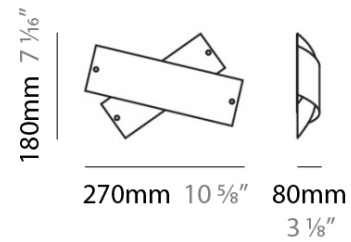

TOURBILLON SURFACE

D83105

PROJECT _____

TYPE _____

NOTES _____

QUANTITY _____

DATE _____

GENERAL

Series: Tourbillon _____
Partner: Panzeri _____
Division: Design _____
Installation: Surface _____
Product Type: Ambient _____
Mounting Location: Wall _____
Light Distribution: Omnidirectional _____

PHYSICAL

Shape: Abstract _____
Length (mm): 270 _____
Length (in): 10 ⁵/₈ _____
Height (mm): 180 _____
Height (in): 7 ¹/₁₆ _____
Extension (mm): 80 _____
Extension (in): 3 ¹/₈ _____
Weight (kg): 1.8 _____
Weight (lbs): 4 _____
Diffuser: White & Black Blown Glass _____
Fixture Finish: NIC _____
Fixture Material: Glass / Aluminum _____

ELECTRICAL

Number of Lamps: 1 _____
Lamp Type: LED Retrofit _____
Lamp Shape: T3 _____
Bulb Included: Bulb Not Included _____
Total Output Wattage (W): 15 _____
Max. Wattage Per Lamp (W): 15 _____
Lamp Base: RSC _____
Input Voltage (V): 120 _____

LED

OPTICAL

RATINGS AND CERTIFICATIONS

Certified By: CSA Certified to UL and CSA Standards _____
IP rating: IP20 _____