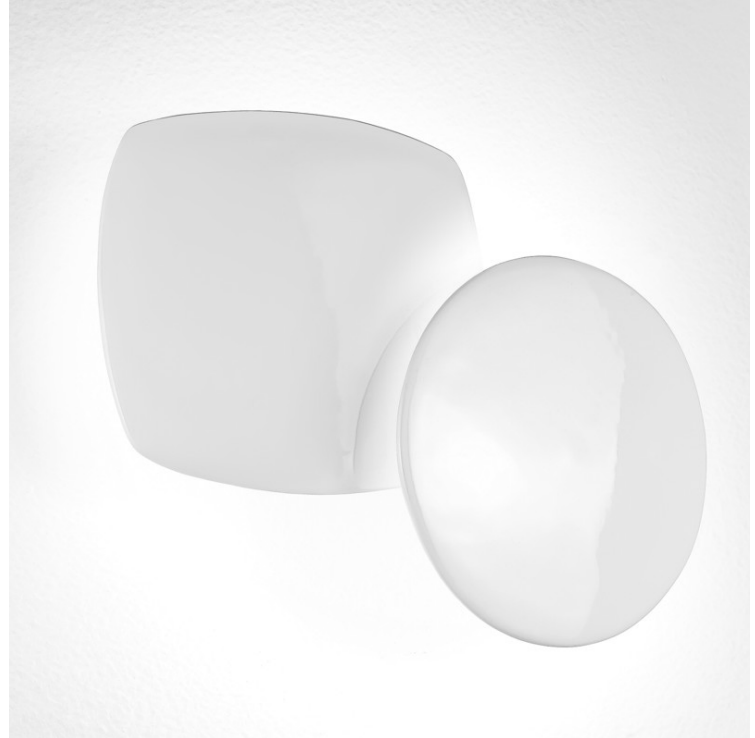

PROJECT	_____
TYPE	_____
NOTES	_____
QUANTITY	_____
DATE	_____

AFEF SURFACE

D83125

GENERAL

Series: Afef _____
Partner: Panzeri _____
Division: Design _____
Installation: Surface _____
Product Type: Ambient _____
Mounting Location: Wall _____
Light Distribution: Indirect _____

PHYSICAL

Shape: Abstract _____
Length (mm): 280 _____
Length (in): 11 _____
Height (mm): 210 _____
Depth (mm): 80 _____
Height (in): 8 ¼ _____
Depth (in): 3 ⅛ _____
Extension (mm): 80 _____
Extension (in): 3 ⅛ _____
Weight (kg): 2.7 _____
Weight (lbs): 6 _____
Diffuser: White Ceramic _____
Fixture Finish: WHI _____
Fixture Material: Ceramic _____

ELECTRICAL

Number of Lamps: 2 _____
Lamp Type: LED Retrofit _____
Lamp Shape: T4 _____
Bulb Included: Bulb Not Included _____
Total Output Wattage (W): 10 _____
Max. Wattage Per Lamp (W): 5 _____
Lamp Base: G9 _____
Input Voltage (V): 120 _____

LED

OPTICAL

RATINGS AND CERTIFICATIONS

Certified By: CSA Certified to UL and CSA Standards _____
IP rating: IP20 _____