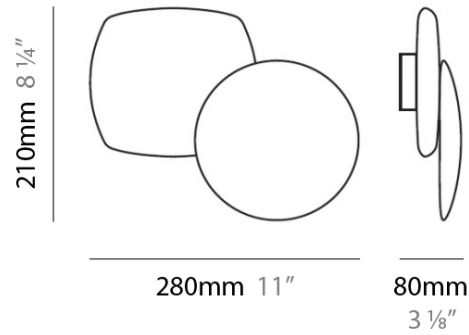

PROJECT	_____
TYPE	_____
NOTES	_____
QUANTITY	_____
DATE	_____

AFEF SURFACE

D83125

GENERAL

Series: Afef _____
Partner: Panzeri _____
Division: Design _____
Installation: Surface _____
Product Type: Ambient _____
Mounting Location: Wall _____
Light Distribution: Indirect _____

PHYSICAL

Shape: Abstract _____
Length (mm): 280 _____
Length (in): 11 _____
Height (mm): 210 _____
Depth (mm): 80 _____
Height (in): 8 ¼ _____
Depth (in): 3 ⅛ _____
Extension (mm): 80 _____
Extension (in): 3 ⅛ _____
Weight (kg): 2.7 _____
Weight (lbs): 6 _____
Diffuser: White Ceramic _____
Fixture Finish: WHI _____
Fixture Material: Ceramic _____

ELECTRICAL

Number of Lamps: 2 _____
Lamp Type: LED Retrofit _____
Lamp Shape: T4 _____
Bulb Included: Bulb Not Included _____
Total Output Wattage (W): 10 _____
Max. Wattage Per Lamp (W): 5 _____
Lamp Base: G9 _____
Input Voltage (V): 120 _____

LED

OPTICAL

RATINGS AND CERTIFICATIONS

Certified By: CSA Certified to UL and CSA Standards _____
IP rating: IP20 _____