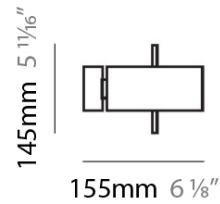

RING SURFACE

D83132

GENERAL

Series: Ring _____
Brand: Panzeri _____
Division: Design _____
Mounting Type: Surface _____
Mounting Location: Wall _____
Subcategory: Ambient _____

PHYSICAL

Shape: Sphere _____
Length (mm): 155 _____
Length (in): 6 1/8 _____
Height (mm): 145 _____
Height (in): 5 3/4 _____
Extension (mm): 150 _____
Extension (in): 6 _____
Light Distribution: Omnidirectional _____
Weight (kg): 3.6 _____
Weight (lbs): 8 _____
Diffuser: Black Glass _____
Fixture Finish: Chrome _____
Fixture Material: Metal _____

ELECTRICAL

Number of Lamps: 1 _____
Lamp Type: LED Retrofit _____
Lamp Shape: T4 _____
Bulb Included: Bulb Not Included _____
Total Output Wattage (W): 5 _____
Max. Wattage Per Lamp (W): 5 _____
Lamp Base: G9 _____
Input Voltage (V): 120 _____

LED

OPTICAL

RATINGS AND CERTIFICATIONS

Certified By: CSA Certified to UL and CSA Standards _____
IP rating: IP20 _____