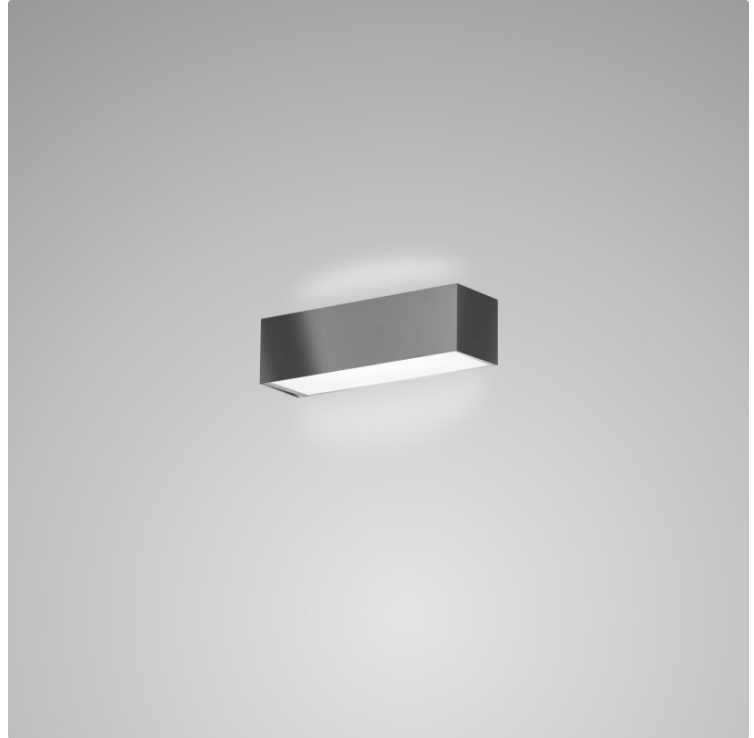

TOY SURFACE

D83138

GENERAL

Series: Toy _____
Partner: Panzeri _____
Division: Design _____
Installation: Surface _____
Product Type: Ambient _____
Mounting Location: Wall _____
Light Distribution: Direct / Indirect _____

PHYSICAL

Shape: Rectangle _____
Length (mm): 250 _____
Length (in): 9 7/8 _____
Height (mm): 70 _____
Height (in): 2 3/4 _____
Extension (mm): 85 _____
Extension (in): 3 3/4 _____
Weight (kg): 0.9 _____
Weight (lbs): 2 _____
Diffuser: Frost White Glass _____
Fixture Finish: SST _____
Fixture Material: Metal _____

ELECTRICAL

Number of Lamps: 1 _____
Lamp Type: CFL _____
Bulb Included: Bulb Not Included _____
Total Output Wattage (W): 26 _____
Max. Wattage Per Lamp (W): 26 _____
Lamp Base: GX24-q3 _____
Driver Included: Yes _____
Driver Type: Ballast - 120Vac - Non-dimming _____
Input Voltage (V): 120 _____

LED

OPTICAL

RATINGS AND CERTIFICATIONS

Certified By: CSA Certified to UL and CSA Standards _____
IP rating: IP40 _____