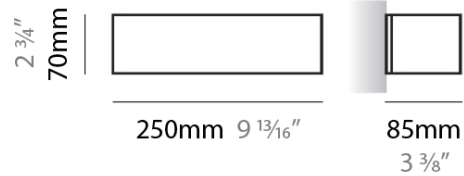

TOY SURFACE

D83138

GENERAL

Series: Toy
Partner: Panzeri
Division: Design
Installation: Surface
Product Type: Ambient
Mounting Location: Wall
Light Distribution: Direct / Indirect

PHYSICAL

Shape: Rectangle
Length (mm): 250
Length (in): 9 ⁷/₈
Height (mm): 70
Height (in): 2 ³/₄
Extension (mm): 85
Extension (in): 3 ³/₄
Weight (kg): 0.9
Weight (lbs): 2
Diffuser: Frost White Glass
Fixture Finish: SST
Fixture Material: Metal

ELECTRICAL

Number of Lamps: 1
Lamp Type: CFL
Bulb Included: Bulb Not Included
Total Output Wattage (W): 26
Max. Wattage Per Lamp (W): 26
Lamp Base: GX24-q3
Driver Included: Yes
Driver Type: Ballast - 120Vac - Non-dimming
Input Voltage (V): 120

LED

OPTICAL

RATINGS AND CERTIFICATIONS

Certified By: CSA Certified to UL and CSA Standards
IP rating: IP40