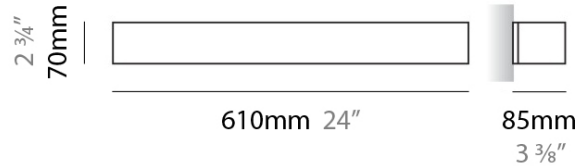

TOY SURFACE

D83141

GENERAL

Series: Toy _____
Partner: Panzeri _____
Division: Design _____
Installation: Surface _____
Product Type: Ambient _____
Mounting Location: Wall _____
Light Distribution: Direct / Indirect _____

PHYSICAL

Shape: Rectangle _____
Length (mm): 610 _____
Length (in): 24 _____
Height (mm): 70 _____
Height (in): 2 ³/₄ _____
Extension (mm): 85 _____
Extension (in): 3 ³/₈ _____
Weight (kg): 2.7 _____
Weight (lbs): 6 _____
Diffuser: Frost White Glass _____
Fixture Finish: SST _____
Fixture Material: Metal _____

ELECTRICAL

Number of Lamps: 1 _____
Lamp Type: LED Retrofit / CFL _____
Bulb Included: Bulb Not Included _____
Total Output Wattage (W): 30 / 55 _____
Max. Wattage Per Lamp (W): 30 / 55 _____
Lamp Base: GX24-q3 _____
Driver Included: Yes _____
Driver Type: Ballast - 120Vac - Non-dimming _____
Input Voltage (V): 120 _____

LED

OPTICAL

RATINGS AND CERTIFICATIONS

Certified By: CSA Certified to UL and CSA Standards _____
IP rating: IP40 _____