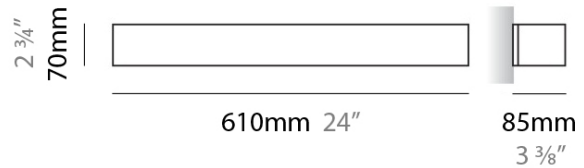

TOY SURFACE

D83142

GENERAL

Series: Toy _____
Brand: Panzeri _____
Division: Design _____
Mounting Type: Surface _____
Mounting Location: Wall _____
Subcategory: Ambient _____

PHYSICAL

Shape: Rectangle _____
Length (mm): 610 _____
Length (in): 24 _____
Height (mm): 70 _____
Height (in): 2 ¾ _____
Extension (mm): 85 _____
Extension (in): 3 ⅜ _____
Light Distribution: Direct / Indirect _____
Weight (kg): 2.7 _____
Weight (lbs): 6 _____
Diffuser: Frost White Glass _____
Fixture Finish: SST _____
Fixture Material: Metal _____

ELECTRICAL

Number of Lamps: 1 _____
Lamp Type: LED Retrofit / CFL _____
Bulb Included: Bulb Not Included _____
Total Output Wattage (W): 30 / 55 _____
Max. Wattage Per Lamp (W): 30 / 55 _____
Lamp Base: GX24-q3 _____
Driver Included: Yes _____
Driver Type: Ballast - 120Vac - Non-dimming _____
Input Voltage (V): 120 _____

LED

OPTICAL

RATINGS AND CERTIFICATIONS

Certified By: CSA Certified to UL and CSA Standards _____
IP rating: IP40 _____