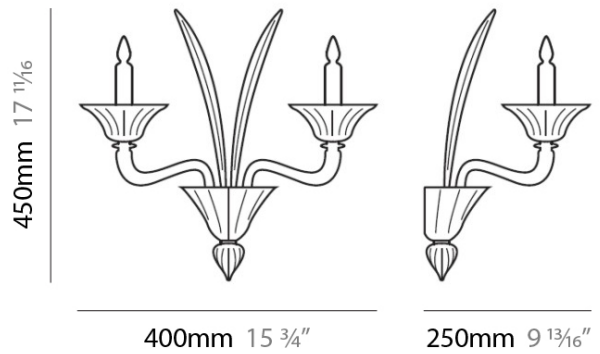

HERMITAGE SURFACE

D83201

PROJECT _____

TYPE _____

NOTES _____

QUANTITY _____

DATE _____

GENERAL

Series: Hermitage
Brand: Panzeri
Division: Design
Mounting Type: Surface
Mounting Location: Wall
Subcategory: Ambient

PHYSICAL

Shape: Abstract
Length (mm): 400
Length (in): 15 3/4
Height (mm): 450
Height (in): 17 11/16
Extension (mm): 250
Extension (in): 9 3/4
Light Distribution: Omnidirectional
Weight (kg): 4.5
Weight (lbs): 10
Diffuser: White Blown Glass
Fixture Finish: Chrome
Fixture Material: Glass / Aluminum

ELECTRICAL

Number of Lamps: 2
Lamp Type: LED Retrofit
Lamp Shape: T4
Bulb Included: Bulb Not Included
Total Output Wattage (W): 35 / 70
Max. Wattage Per Lamp (W): 35 / 70
Lamp Base: G9
Input Voltage (V): 120

LED

OPTICAL

RATINGS AND CERTIFICATIONS

Certified By: CSA Certified to UL and CSA Standards
IP rating: IP20