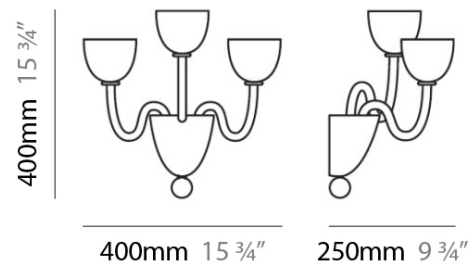

### PHYSICAL

Shape: Abstract \_\_\_\_\_  
Length (mm): 400 \_\_\_\_\_  
Length (in): 15 3/4 \_\_\_\_\_  
Height (mm): 400 \_\_\_\_\_  
Height (in): 15 3/4 \_\_\_\_\_  
Extension (mm): 250 \_\_\_\_\_  
Extension (in): 9 3/4 \_\_\_\_\_  
Light Distribution: Omnidirectional \_\_\_\_\_  
Weight (kg): 3.6 \_\_\_\_\_  
Weight (lbs): 8 \_\_\_\_\_  
Diffuser: Black Blown Glass \_\_\_\_\_  
Fixture Finish: Chrome \_\_\_\_\_  
Fixture Material: Glass / Aluminum \_\_\_\_\_

### ELECTRICAL

Number of Lamps: 3 \_\_\_\_\_  
Lamp Type: LED Retrofit / Halogen \_\_\_\_\_  
Lamp Shape: T4 \_\_\_\_\_  
Bulb Included: Bulb Not Included \_\_\_\_\_  
Total Output Wattage (W): 24 / 105 \_\_\_\_\_  
Max. Wattage Per Lamp (W): 8 / 35 \_\_\_\_\_  
Lamp Base: G9 \_\_\_\_\_  
Input Voltage (V): 120 \_\_\_\_\_