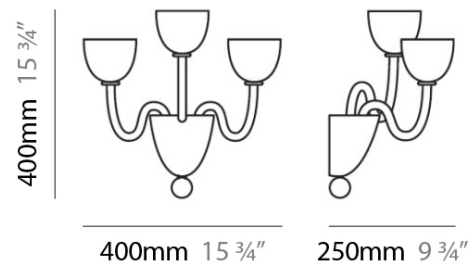

D83214

PROJECT

TYPE

NOTES

QUANTITY

DATE

GENERAL

Series: Moma
Brand: Panzeri
Division: Design
Mounting Type: Surface
Mounting Location: Wall
Subcategory: Ambient

PHYSICAL

Shape: Abstract
Length (mm): 400
Length (in): 15 3/4
Height (mm): 400
Height (in): 15 3/4
Extension (mm): 250
Extension (in): 9 3/4
Light Distribution: Omnidirectional
Weight (kg): 3.6
Weight (lbs): 8
Diffuser: Black Blown Glass
Fixture Finish: Chrome
Fixture Material: Glass / Aluminum

ELECTRICAL

Number of Lamps: 3
Lamp Type: LED Retrofit / Halogen
Lamp Shape: T4
Bulb Included: Bulb Not Included
Total Output Wattage (W): 24 / 105
Max. Wattage Per Lamp (W): 8 / 35
Lamp Base: G9
Input Voltage (V): 120

LED

OPTICAL

RATINGS AND CERTIFICATIONS

Certified By: CSA Certified to UL and CSA Standards
IP rating: IP20