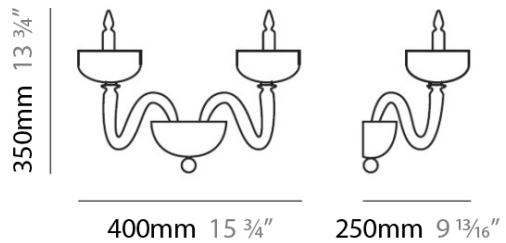

UFFIZI SURFACE

D83222

PROJECT _____

TYPE _____

NOTES _____

QUANTITY _____

DATE _____

GENERAL

Series: Uffizi _____
Brand: Panzeri _____
Division: Design _____
Mounting Type: Surface _____
Mounting Location: Wall _____
Subcategory: Ambient _____

PHYSICAL

Shape: Abstract _____
Length (mm): 400 _____
Length (in): 15 3/4 _____
Height (mm): 350 _____
Height (in): 13 3/4 _____
Extension (mm): 250 _____
Extension (in): 9 3/4 _____
Light Distribution: Omnidirectional _____
Diffuser: White Blown Glass _____
Fixture Finish: Chrome _____
Fixture Material: Glass / Aluminum _____

ELECTRICAL

Number of Lamps: 2 _____
Lamp Type: LED Retrofit _____
Lamp Shape: T4 _____
Bulb Included: Bulb Not Included _____
Max. Wattage Per Lamp (W): 3W _____
Lamp Base: G9 _____
Input Voltage (V): 120 _____

LED

Nominal Lumen (lm): 1300lm _____

OPTICAL

RATINGS AND CERTIFICATIONS

Certified By: Certified for North American Standards _____
IP rating: IP20 _____