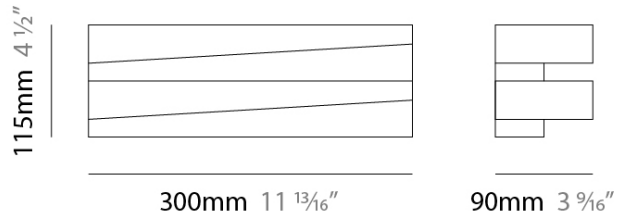

CROSS SURFACE

D83263

GENERAL

Series: Cross _____
Partner: Panzeri _____
Division: Design _____
Installation: Surface _____
Product Type: Ambient _____
Mounting Location: Wall _____
Light Distribution: Direct / Indirect _____

PHYSICAL

Shape: Rectangle _____
Length (mm): 300 _____
Length (in): 11 3/4 _____
Height (mm): 115 _____
Height (in): 4 1/2 _____
Extension (mm): 90 _____
Extension (in): 3 1/2 _____
Weight (kg): 1.8 _____
Weight (lbs): 4 _____
Diffuser: Etched Glass _____
Fixture Material: Metal _____

ELECTRICAL

Number of Lamps: 1 _____
Lamp Type: LED Retrofit _____
Bulb Included: Bulb Not Included _____
Total Output Wattage (W): 15 _____
Max. Wattage Per Lamp (W): 15 _____
Lamp Base: G4 _____
Dimming: Non-Dimmable _____
Input Voltage (V): 120 _____

LED

OPTICAL

RATINGS AND CERTIFICATIONS

Certified By: CSA Certified to UL and CSA Standards _____
IP rating: IP40 _____