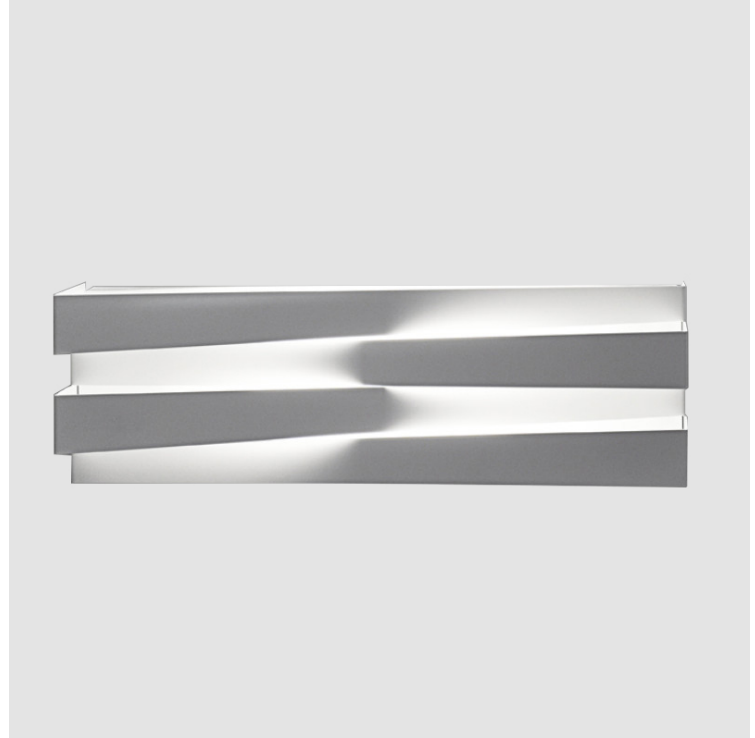

CROSS SURFACE

D83263

GENERAL

Series: Cross _____
Partner: Panzeri _____
Division: Design _____
Installation: Surface _____
Product Type: Ambient _____
Mounting Location: Wall _____
Light Distribution: Direct / Indirect _____

PHYSICAL

Shape: Rectangle _____
Length (mm): 300 _____
Length (in): 11 3/4 _____
Height (mm): 115 _____
Height (in): 4 1/2 _____
Extension (mm): 90 _____
Extension (in): 3 1/2 _____
Weight (kg): 1.8 _____
Weight (lbs): 4 _____
Diffuser: Etched Glass _____
Fixture Material: Metal _____

ELECTRICAL

Number of Lamps: 1 _____
Lamp Type: LED Retrofit _____
Bulb Included: Bulb Not Included _____
Total Output Wattage (W): 15 _____
Max. Wattage Per Lamp (W): 15 _____
Lamp Base: G4 _____
Dimming: Non-Dimmable _____
Input Voltage (V): 120 _____

LED

OPTICAL

RATINGS AND CERTIFICATIONS

Certified By: CSA Certified to UL and CSA Standards _____
IP rating: IP40 _____