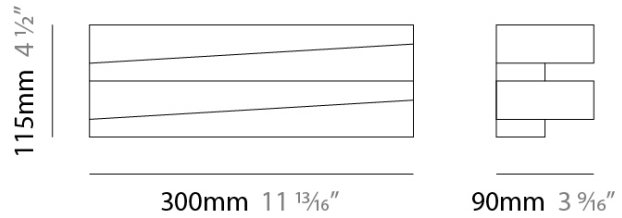

CROSS SURFACE

D83264

GENERAL

Series: Cross _____
Partner: Panzeri _____
Division: Design _____
Installation: Surface _____
Product Type: Ambient _____
Mounting Location: Wall _____
Light Distribution: Direct / Indirect _____

PHYSICAL

Shape: Rectangle _____
Length (mm): 300 _____
Length (in): 11 3/4 _____
Height (mm): 115 _____
Height (in): 4 1/2 _____
Extension (mm): 90 _____
Extension (in): 3 1/2 _____
Weight (kg): 1.8 _____
Weight (lbs): 4 _____
Diffuser: Etched Glass _____
Fixture Material: Metal _____

ELECTRICAL

Number of Lamps: 1 _____
Lamp Type: LED Retrofit _____
Bulb Included: Bulb Not Included _____
Total Output Wattage (W): 15 _____
Max. Wattage Per Lamp (W): 15 _____
Lamp Base: G4 _____
Dimming: Non-Dimmable _____
Input Voltage (V): 120 _____

LED

OPTICAL

RATINGS AND CERTIFICATIONS

Certified By: CSA Certified to UL and CSA Standards _____
IP rating: IP40 _____