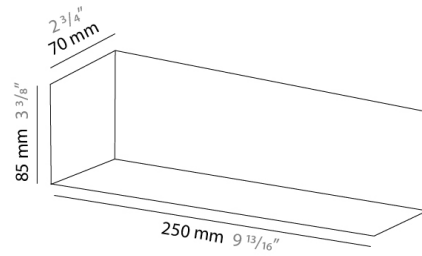

TOY SURFACE

D83281-MSS

GENERAL

Series: Toy _____
Partner: Panzeri _____
Division: Design _____
Installation: Surface _____
Mounting Location: Wall _____
Light Distribution: Direct / Indirect _____

PHYSICAL

Shape: Rectangle _____
Length (mm): 250 _____
Length (in): $9 \frac{13}{16}$ _____
Height (mm): 70 _____
Height (in): $2 \frac{3}{4}$ _____
Extension (mm): 85 _____
Extension (in): $3 \frac{3}{8}$ _____
Weight (kg): 0.82 _____
Weight (lbs): 1.8 _____
Diffuser: Frost White Glass _____
Fixture Material: Metal _____

ELECTRICAL

Lamp Type: LED _____
Input Wattage (W): 13 _____
Total Output Wattage (W): 12 _____
Driver Included: Yes _____
Driver Location: Integrated _____
Driver Type: Integral LED driver, 700mA (Dimming and 277V options available with remote driver sold separately) _____

LED

Color Temperature (°K): 3000 _____
Max. Delivered Lumen (lm): 938 _____
CRI: >80 CRI _____

OPTICAL

RATINGS AND CERTIFICATIONS

Certified By: CSA Certified to UL and CSA Standards _____
IP rating: IP20 _____