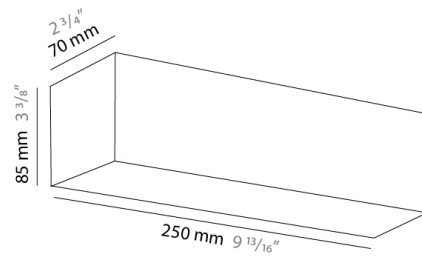

TOY SURFACE

D83281-WHI

GENERAL

Series: Toy _____
Brand: Panzeri _____
Division: Design _____
Mounting Type: Surface _____
Mounting Location: Wall _____

PHYSICAL

Shape: Rectangle _____
Length (mm): 250 _____
Length (in): $9 \frac{13}{16}$ _____
Height (mm): 70 _____
Height (in): $2 \frac{3}{4}$ _____
Extension (mm): 85 _____
Extension (in): $3 \frac{3}{8}$ _____
Light Distribution: Direct / Indirect _____
Weight (kg): 0.82 _____
Weight (lbs): 1.8 _____
Diffuser: Frost White Glass _____
Fixture Material: Metal _____

ELECTRICAL

Lamp Type: LED _____
Input Wattage (W): 13 _____
Total Output Wattage (W): 12 _____
Driver Included: Yes _____
Driver Type: Integral LED driver, 700mA (Dimming and 277V options available with remote driver sold separately) _____

LED

Color Temperature (°K): 3000 _____
Max. Delivered Lumen (lm): 938 _____
Nominal Lumen (lm): 2 x 730lm _____
CRI: >80 CRI _____

OPTICAL

RATINGS AND CERTIFICATIONS

Certified By: CSA Certified to UL and CSA Standards _____
IP rating: IP20 _____