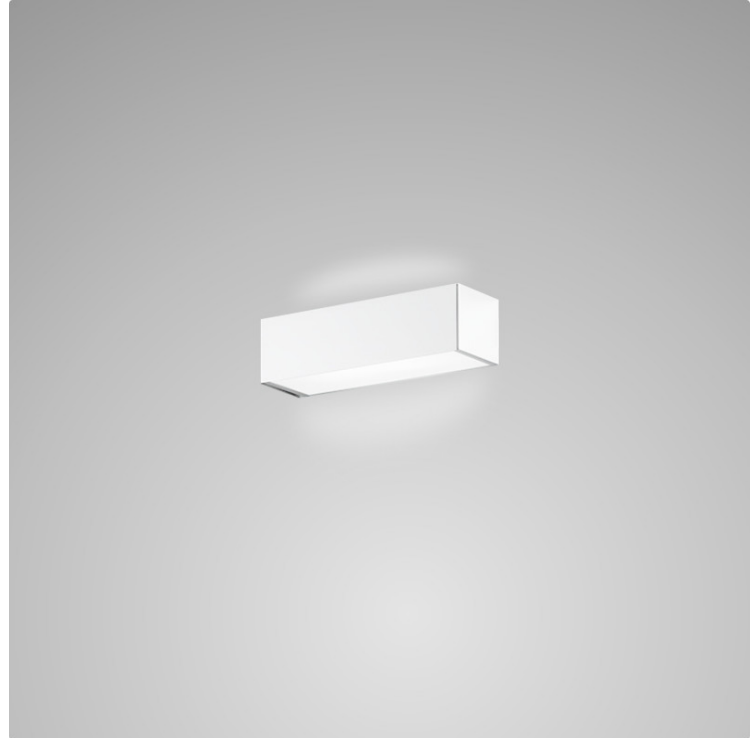

TOY SURFACE

D83281-WHI

GENERAL

Series: Toy _____
Brand: Panzeri _____
Division: Design _____
Mounting Type: Surface _____
Mounting Location: Wall _____

PHYSICAL

Shape: Rectangle _____
Length (mm): 250 _____
Length (in): $9 \frac{13}{16}$ _____
Height (mm): 70 _____
Height (in): $2 \frac{3}{4}$ _____
Extension (mm): 85 _____
Extension (in): $3 \frac{3}{8}$ _____
Light Distribution: Direct / Indirect _____
Weight (kg): 0.82 _____
Weight (lbs): 1.8 _____
Diffuser: Frost White Glass _____
Fixture Material: Metal _____

ELECTRICAL

Lamp Type: LED _____
Input Wattage (W): 13 _____
Total Output Wattage (W): 12 _____
Driver Included: Yes _____
Driver Type: Integral LED driver, 700mA (Dimming and 277V options available with remote driver sold separately) _____

LED

Color Temperature (°K): 3000 _____
Max. Delivered Lumen (lm): 938 _____
Nominal Lumen (lm): 2 x 730lm _____
CRI: >80 CRI _____

OPTICAL

RATINGS AND CERTIFICATIONS

Certified By: CSA Certified to UL and CSA Standards _____
IP rating: IP20 _____