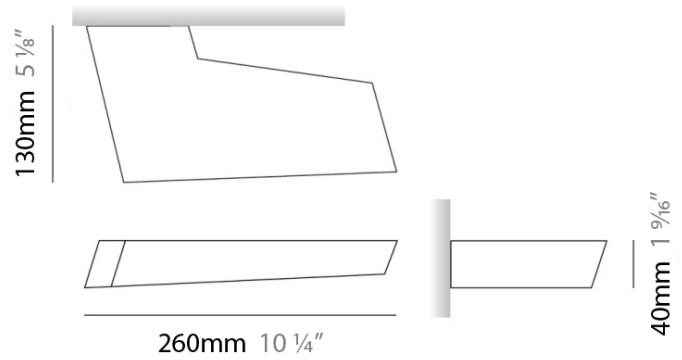

D83303

PROJECT	
TYPE	
NOTES	
QUANTITY	
DATE	

GENERAL

Series: Candy
Partner: Panzeri
Division: Design
Installation: Surface
Product Type: Uplight
Mounting Location: Wall
Light Distribution: Uplight

PHYSICAL

Shape: Abstract
Length (mm): 260
Length (in): 10 ¼
Height (mm): 40
Height (in): 1 9/16
Extension (mm): 130
Extension (in): 5 ½
Weight (kg): 1.36
Weight (lbs): 3
Fixture Finish: WHI
Fixture Material: Metal

ELECTRICAL

Lamp Type: LED
Total Output Wattage (W): 13
Dimming: Non-Dimmable
Driver Included: Yes
Driver Location: Integrated
Driver Type: Integral 16W / 350mA (Dimming and 277V options available with remote driver upon request)
Input Voltage (V): 120

LED

Color Temperature (°K): 3000
Nominal Lumen (lm): 1330
Lamp Life (hrs): 50000

OPTICAL

RATINGS AND CERTIFICATIONS

Certified By: CSA Certified to UL and CSA Standards
IP rating: IP20