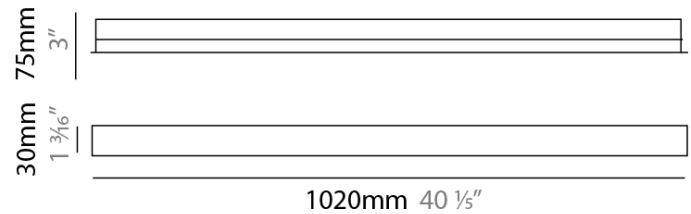

ZEROLED SURFACE

D83316R9-WHI

PROJECT _____

TYPE _____

NOTES _____

QUANTITY _____

DATE _____

GENERAL

Series: Zeroled
Brand: Panzeri
Division: Design
Mounting Type: Surface
Mounting Location: Wall
Subcategory: Up/Down Light

PHYSICAL

Shape: Rectangle
Length (mm): 1020
Length (in): 40 ³/₁₆
Width (mm): 75
Width (in): 2 ¹⁵/₁₆
Height (mm): 30
Depth (mm): 75
Height (in): 1 ³/₁₆
Depth (in): 2 ¹⁵/₁₆
Extension (mm): 75
Extension (in): 2 ¹⁵/₁₆
Light Distribution: Direct / Indirect
Weight (kg): 2.40
Weight (lbs): 5.29
Diffuser: Extruded polycarbonate - opal
Fixture Material: Metal

ELECTRICAL

Lamp Type: LED
Input Wattage (W): 20
Total Output Wattage (W): 17
Dimming: Non-Dimmable
Driver Included: Yes
Driver Location: Integrated
Driver Type: Constant Voltage - Universal
Driver Class: Class 2
Input Voltage (V): 120 - 277
Output Voltage (V): 24
Constant Voltage (V): 24

LED

Color Temperature (°K): 3000
Max. Delivered Lumen (lm): 1227
Nominal Lumen (lm): 1980
CRI: >90 CRI
Efficiency (%): 65.1
Lamp Life (hrs): 50000

OPTICAL

Reflector: Specular aluminum

RATINGS AND CERTIFICATIONS

Certified By: CSA Certified to UL and CSA Standards
IP rating: IP20