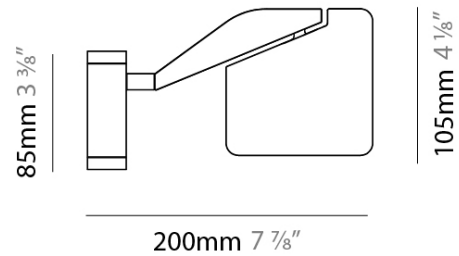

JACKIE SURFACE

D83410-BLK

PROJECT

TYPE

NOTES

QUANTITY

DATE

GENERAL

Series: Jackie
Brand: Panzeri
Division: Design
Mounting Type: Surface
Mounting Location: Wall
Subcategory: Task

PHYSICAL

Shape: Abstract
Length (mm): 105
Length (in): 4 1/8
Width (mm): 105
Width (in): 4 1/8
Height (mm): 105
Height (in): 4 1/8
Extension (mm): 200
Extension (in): 7 7/8
Light Distribution: Adjustable / Direct
Weight (kg): 0.525
Weight (lbs): 1.157
Diffuser: Acrylic - satin finish
Fixture Material: Aluminum Die Cast

ELECTRICAL

Input Wattage Range: 10 - 19 W
Lamp Type: LED
Input Wattage (W): 10
Total Output Wattage (W): 8
Dimming: 5-Step Touch Dimming
Driver Included: Yes
Driver Location: Integrated
Driver Type: Constant Current - 120Vac
Driver Class: Class 2
Input Voltage (V): 120
Output Voltage (V): 24

LED

Number of LEDs: 1
Color Temperature (°K): 3000
Max. Delivered Lumen (lm): 526
Nominal Lumen (lm): 600
CRI: >90 CRI
Efficiency (%): 87.667
Efficacy (lm/w): 52.6
Lamp Life (hrs): 50000

OPTICAL

Optic°: Diffused

RATINGS AND CERTIFICATIONS

Certified By: CSA Certified to UL and CSA Standards
IP rating: IP40