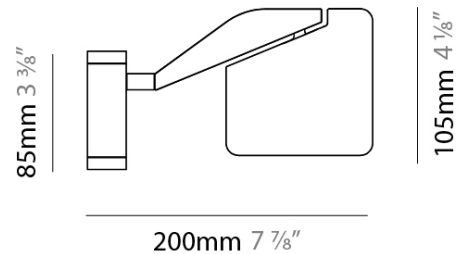

JACKIE SURFACE

D83410-TIM

PROJECT _____

TYPE _____

NOTES _____

QUANTITY _____

DATE _____

GENERAL

Series: Jackie
Brand: Panzeri
Division: Design
Mounting Type: Surface
Mounting Location: Wall
Subcategory: Task

PHYSICAL

Shape: Abstract
Length (mm): 105
Length (in): 4 1/8
Width (mm): 105
Width (in): 4 1/8
Height (mm): 105
Height (in): 4 1/8
Extension (mm): 200
Extension (in): 7 7/8
Light Distribution: Adjustable / Direct
Weight (kg): 0.525
Weight (lbs): 1.157
Diffuser: Acrylic - satin finish
Fixture Material: Aluminum Die Cast

ELECTRICAL

Lamp Type: LED
Input Wattage (W): 10
Total Output Wattage (W): 8
Dimming: 5-Step Touch Dimming
Driver Included: Yes
Driver Location: Integrated
Driver Type: Constant Current 120Vac
Driver Class: Class 2
Input Voltage (V): 120
Output Voltage (V): 24

LED

Number of LEDs: 1
Color Temperature (°K): 3000
Max. Delivered Lumen (lm): 526
Nominal Lumen (lm): 600
CRI: >90 CRI
Efficiency (%): 87.667
Efficacy (lm/w): 52.6
Lamp Life (hrs): 50000

OPTICAL

Optic: Diffused

RATINGS AND CERTIFICATIONS

Certified By: CSA Certified to UL and CSA Standards
IP rating: IP40