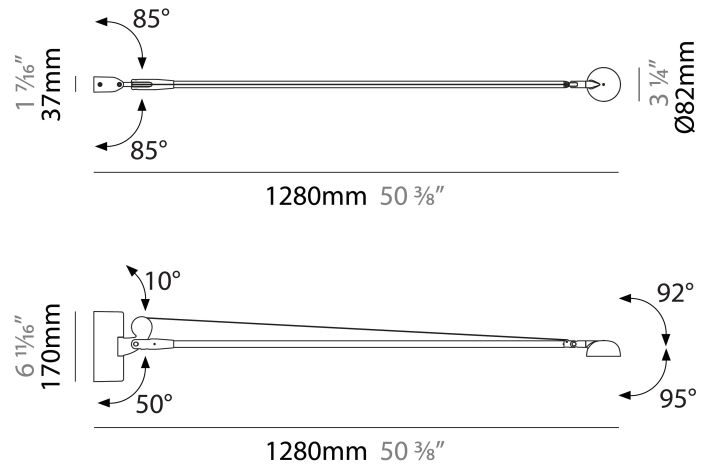

OPUNTIA SURFACE

D83455-BRZ

PROJECT _____

TYPE _____

NOTES _____

QUANTITY _____

DATE _____

GENERAL

Series: Opuntia
Brand: Panzeri
Division: Design
Mounting Type: Surface
Mounting Location: Wall
Subcategory: Task

PHYSICAL

Shape: Abstract
Length (mm): 128
Length (in): 50 ³⁸/₈"
Width (mm): 82
Width (in): 3 ¹/₄"
Height (mm): 170
Height (in): 6 ¹¹/₁₆"
Light Distribution: Adjustable / Direct
Weight (kg): 1.20
Weight (lbs): 2.64
Diffuser: PMMA - Opal
Fixture Material: Extruded Aluminum / Steel

ELECTRICAL

Lamp Type: LED (Zhaga Standard)
Input Wattage (W): 8.5
Total Output Wattage (W): 7.4
Dimming: Dim to Warm + Tunable White
Driver Included: Yes
Driver Location: Integrated
Driver Type: Constant Voltage - Universal
Driver Class: Class 2
Input Voltage (V): 120 - 277
Output Voltage (V): 24

LED

Nominal Lumen (lm): 700
CRI: >90 CRI
Lamp Life (hrs): 50000

OPTICAL

RATINGS AND CERTIFICATIONS

Certified By: CSA Certified to UL and CSA Standards
IP rating: IP40