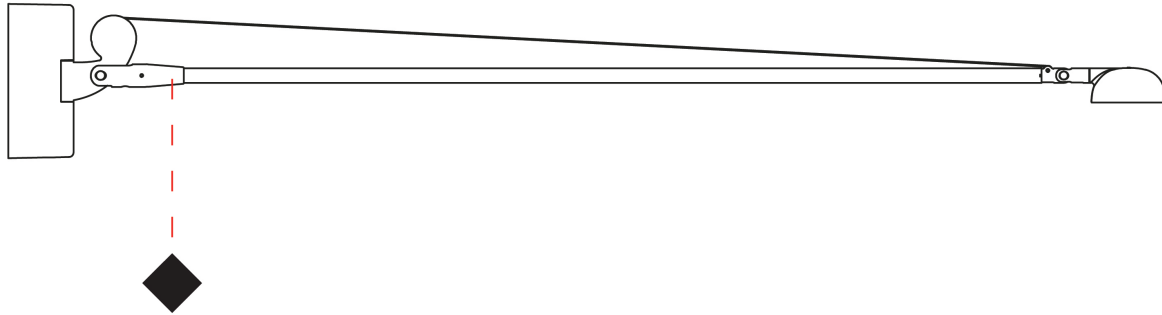

PROJECT _____

TYPE _____

NOTES _____

QUANTITY _____

DATE _____