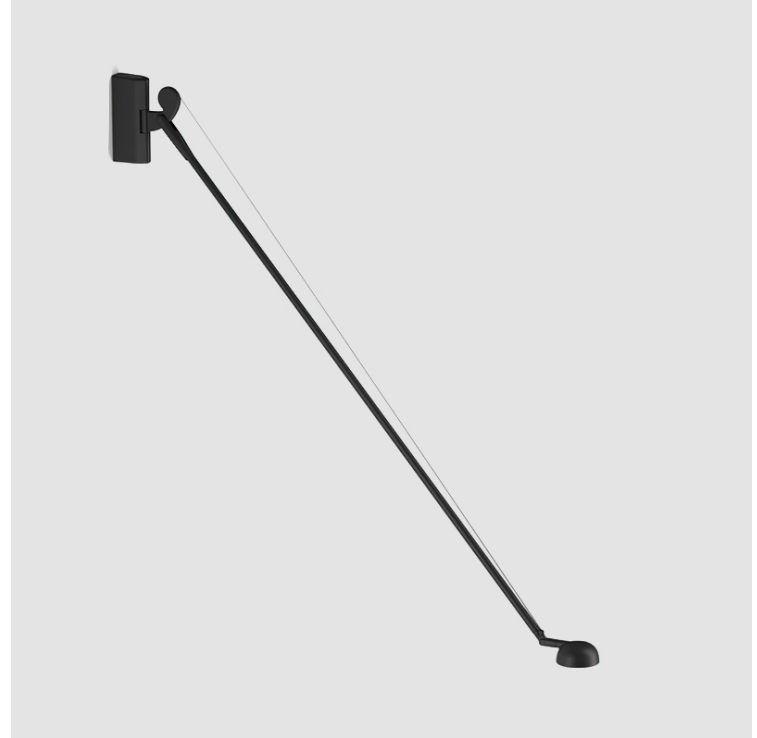

OPUNTIA SURFACE

D83455-BRZ

PROJECT _____

TYPE _____

NOTES _____

QUANTITY _____

DATE _____

GENERAL

Series: Opuntia
Brand: Panzeri
Division: Design
Mounting Type: Surface
Mounting Location: Wall
Subcategory: Task

PHYSICAL

Shape: Abstract
Length (mm): 128
Length (in): 50 ³⁸/₈"
Width (mm): 82
Width (in): 3 ¹/₄"
Height (mm): 170
Height (in): 6 ¹¹/₁₆"
Light Distribution: Adjustable / Direct
Weight (kg): 1.20
Weight (lbs): 2.64
Diffuser: PMMA - Opal
Fixture Material: Extruded Aluminum / Steel

ELECTRICAL

Lamp Type: LED (Zhaga Standard)
Input Wattage (W): 8.5
Total Output Wattage (W): 7.4
Dimming: Dim to Warm + Tunable White
Driver Included: Yes
Driver Location: Integrated
Driver Type: Constant Voltage - Universal
Driver Class: Class 2
Input Voltage (V): 120 - 277
Output Voltage (V): 24

LED

Nominal Lumen (lm): 700
CRI: >90 CRI
Lamp Life (hrs): 50000

OPTICAL

RATINGS AND CERTIFICATIONS

Certified By: CSA Certified to UL and CSA Standards
IP rating: IP40