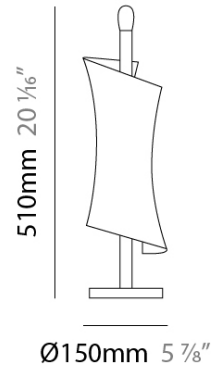

TWISTER PORTABLE

D84000

GENERAL

Series: Twister
Brand: Panzeri
Division: Design
Mounting Type: Portable
Mounting Location: Table
Subcategory: Table

PHYSICAL

Shape: Abstract
Diameter (mm): 150
Diameter (in): 5 ⁷/₈
Height (mm): 510
Height (in): 20 ¹/₁₆
Light Distribution: Omnidirectional
Weight (kg): 2.05
Weight (lbs): 4.51
Diffuser: Matte White Blown Glass
Fixture Finish: TIM
Fixture Material: Metal

ELECTRICAL

Number of Lamps: 1
Lamp Type: LED Retrofit / CFL
Bulb Included: Bulb Not Included
Total Output Wattage (W): 5 / 12
Max. Wattage Per Lamp (W): 5 / 12
Lamp Base: E12
Input Voltage (V): 120

LED

OPTICAL

RATINGS AND CERTIFICATIONS

Certified By: CSA Certified to UL and CSA Standards
IP rating: IP20