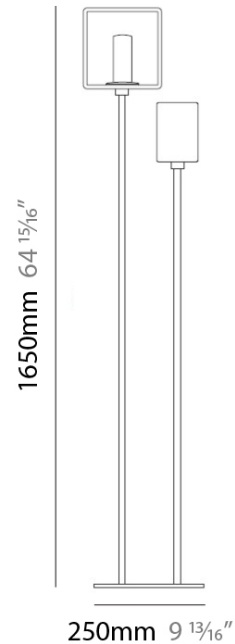

DOMINO PORTABLE

D84082

PROJECT _____

TYPE _____

NOTES _____

QUANTITY _____

DATE _____

GENERAL

Series: Domino
Brand: Panzeri
Division: Design
Mounting Type: Portable
Mounting Location: Floor
Subcategory: Floor

PHYSICAL

Shape: Cube
Length (mm): 250
Length (in): 9 7/8
Width (mm): 160
Width (in): 6 3/4
Height (mm): 1650
Height (in): 65
Light Distribution: Omnidirectional
Weight (kg): 0.5
Weight (lbs): 1
Diffuser: White & White Blown Glass
Fixture Finish: Metallic Gray
Fixture Material: Glass / Aluminum

ELECTRICAL

Number of Lamps: 2
Lamp Type: LED Retrofit
Lamp Shape: T4
Bulb Included: Bulb Not Included
Total Output Wattage (W): 6
Max. Wattage Per Lamp (W): 3
Lamp Base: G9
Input Voltage (V): 120

LED

OPTICAL

RATINGS AND CERTIFICATIONS

Certified By: CSA Certified to UL and CSA Standards
IP rating: IP40