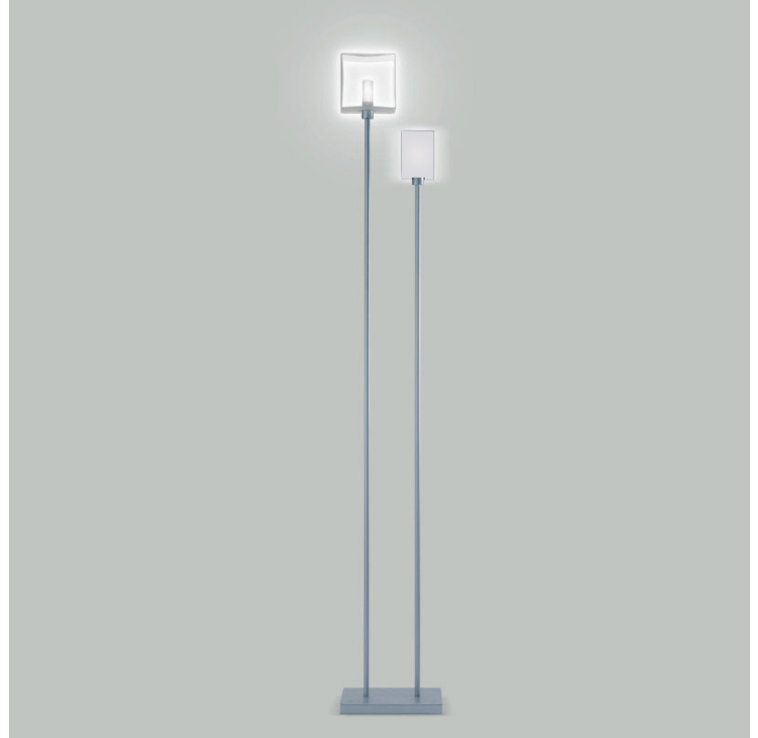

DOMINO PORTABLE

D84082

PROJECT _____

TYPE _____

NOTES _____

QUANTITY _____

DATE _____

GENERAL

Series: Domino
Brand: Panzeri
Division: Design
Mounting Type: Portable
Mounting Location: Floor
Subcategory: Floor

PHYSICAL

Shape: Cube
Length (mm): 250
Length (in): 9 7/8
Width (mm): 160
Width (in): 6 3/4
Height (mm): 1650
Height (in): 65
Light Distribution: Omnidirectional
Weight (kg): 0.5
Weight (lbs): 1
Diffuser: White & White Blown Glass
Fixture Finish: Metallic Gray
Fixture Material: Glass / Aluminum

ELECTRICAL

Number of Lamps: 2
Lamp Type: LED Retrofit
Lamp Shape: T4
Bulb Included: Bulb Not Included
Total Output Wattage (W): 6
Max. Wattage Per Lamp (W): 3
Lamp Base: G9
Input Voltage (V): 120

LED

OPTICAL

RATINGS AND CERTIFICATIONS

Certified By: CSA Certified to UL and CSA Standards
IP rating: IP40