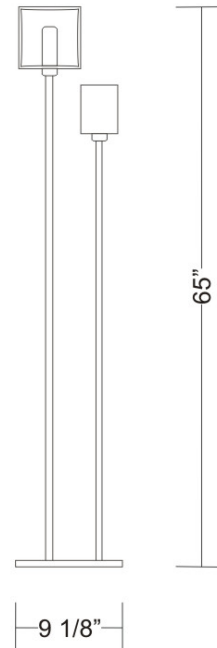

DOMINO PORTABLE

D84084

PROJECT _____

TYPE _____

NOTES _____

QUANTITY _____

DATE _____

GENERAL

Series: Domino
Brand: Panzeri
Division: Design
Mounting Type: Portable
Mounting Location: Floor
Subcategory: Floor

PHYSICAL

Length (mm): 232
Length (in): 9 1/8
Width (mm): 165
Width (in): 6 1/2
Height (mm): 1650
Height (in): 65
Weight (kg): 1.23
Weight (lbs): 2.7
Diffuser: Matte White Printed Pyrex
Fixture Material: Metal

ELECTRICAL

Number of Lamps: 2
Lamp Type: LED Retrofit / Halogen
Lamp Shape: T10
Bulb Included: Bulb Not Included
Total Output Wattage (W): 28 / 120
Max. Wattage Per Lamp (W): 13 / 60
Lamp Base: G9
Input Voltage (V): 120

LED

OPTICAL

RATINGS AND CERTIFICATIONS

Certified By: CSA Certified to UL and CSA Standards
IP rating: IP40