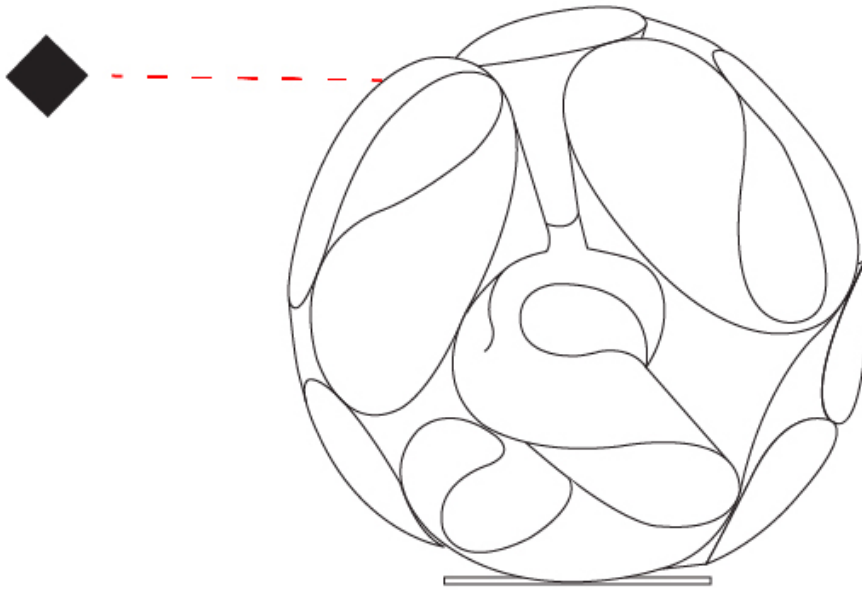

D84094

PROJECT

TYPE

NOTES

QUANTITY

DATE

D