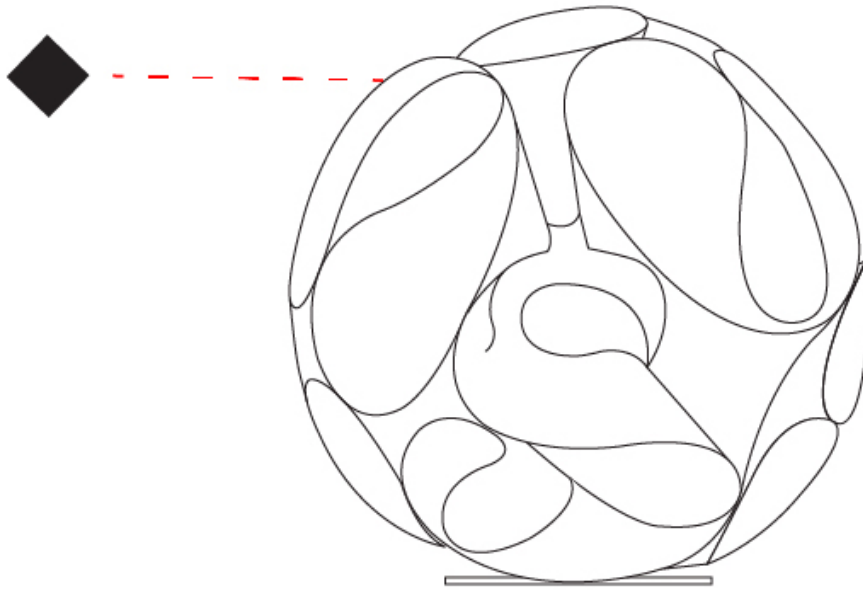

FLORAL PORTABLE

D84094

GENERAL

Series: Floral
Partner: Panzeri
Division: Design
Installation: Portable
Product Type: Floor
Mounting Location: Table
Light Distribution: Direct

PHYSICAL

Shape: Round
Diameter (mm): 400
Diameter (in): 15 3/4
Height (mm): 400
Height (in): 15 3/4
Weight (kg): 1.50
Weight (lbs): 3.30
Diffuser: Frosted White Pyrex Glass
Fixture Finish: Chrome
Fixture Material: Metal

LED

OPTICAL

RATINGS AND CERTIFICATIONS

Certified By: CSA Certified to UL and CSA Standards
IP rating: IP20

Ø400mm 15 3/4"

FLORAL PORTABLE

D84094

PROJECT	_____
TYPE	_____
NOTES	_____
QUANTITY	_____
DATE	_____