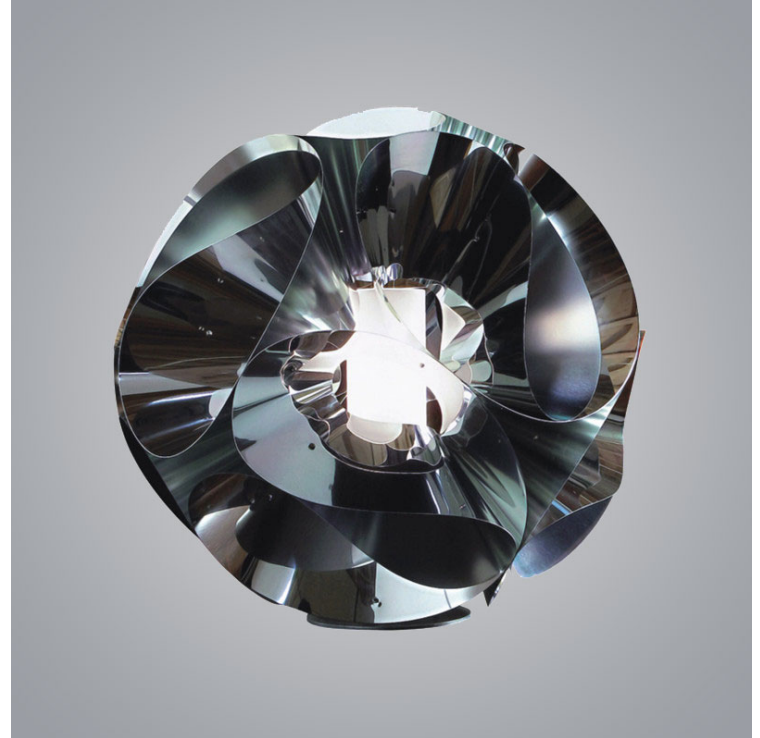

FLORAL PORTABLE

D84094

GENERAL

Series: Floral
Partner: Panzeri
Division: Design
Installation: Portable
Product Type: Floor
Mounting Location: Table
Light Distribution: Direct

PHYSICAL

Shape: Round
Diameter (mm): 400
Diameter (in): 15 3/4
Height (mm): 400
Height (in): 15 3/4
Weight (kg): 1.50
Weight (lbs): 3.30
Diffuser: Frosted White Pyrex Glass
Fixture Finish: Chrome
Fixture Material: Metal

ELECTRICAL

Number of Lamps: 1
Lamp Type: LED Retrofit / CFL
Bulb Included: Bulb Not Included
Total Output Wattage (W): 15 / 23
Max. Wattage Per Lamp (W): 15 / 23
Lamp Base: E26
Input Voltage (V): 120
Upon Request: 277Vac / GU24

LED

OPTICAL

RATINGS AND CERTIFICATIONS

Certified By: CSA Certified to UL and CSA Standards
IP rating: IP20

Ø400mm 15 3/4"