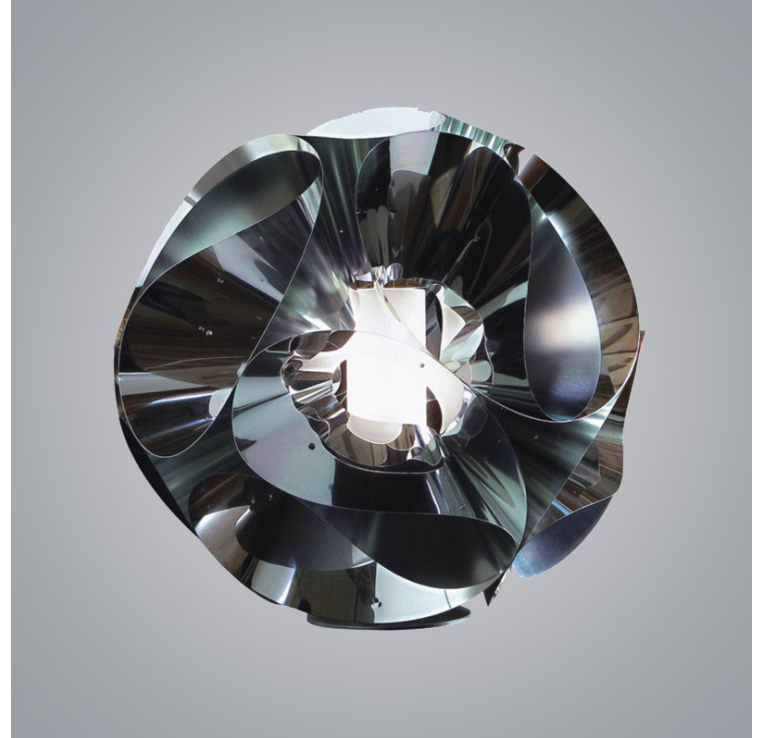

FLORAL PORTABLE

D84094

PROJECT

TYPE

NOTES

QUANTITY

DATE

GENERAL

Series: Floral
Brand: Panzeri
Division: Design
Mounting Type: Portable
Mounting Location: Table
Subcategory: Floor

PHYSICAL

Shape: Round
Diameter (mm): 400
Diameter (in): 15 3/4
Height (mm): 400
Height (in): 15 3/4
Light Distribution: Direct
Weight (kg): 1.50
Weight (lbs): 3.30
Diffuser: Frosted White Pyrex Glass
Fixture Finish: Chrome
Fixture Material: Metal

ELECTRICAL

Number of Lamps: 1
Lamp Type: LED Retrofit / CFL
Bulb Included: Bulb Not Included
Total Output Wattage (W): 15 / 23
Max. Wattage Per Lamp (W): 15 / 23
Lamp Base: E26
Input Voltage (V): 120
Upon Request: 277Vac / GU24

LED

OPTICAL

RATINGS AND CERTIFICATIONS

Certified By: CSA Certified to UL and CSA Standards
IP rating: IP20

Ø400mm 15 3/4"