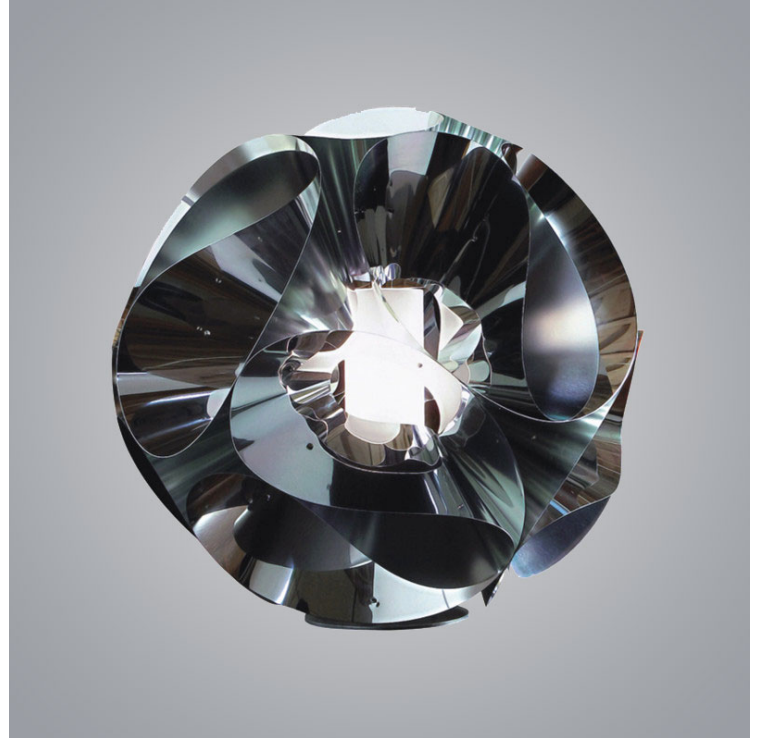

FLORAL PORTABLE

D84094

GENERAL

Series: Floral
Partner: Panzeri
Division: Design
Installation: Portable
Product Type: Floor
Mounting Location: Table
Light Distribution: Direct

PHYSICAL

Shape: Round
Diameter (mm): 400
Diameter (in): 15 3/4
Height (mm): 400
Height (in): 15 3/4
Weight (kg): 1.50
Weight (lbs): 3.30
Diffuser: Frosted White Pyrex Glass
Fixture Finish: Chrome
Fixture Material: Metal

ELECTRICAL

Number of Lamps: 1
Lamp Type: LED Retrofit / CFL
Bulb Included: Bulb Not Included
Total Output Wattage (W): 15 / 23
Max. Wattage Per Lamp (W): 15 / 23
Lamp Base: E26
Input Voltage (V): 120
Upon Request: 277Vac / GU24

LED

OPTICAL

RATINGS AND CERTIFICATIONS

Certified By: CSA Certified to UL and CSA Standards
IP rating: IP20

Ø400mm 15 3/4"