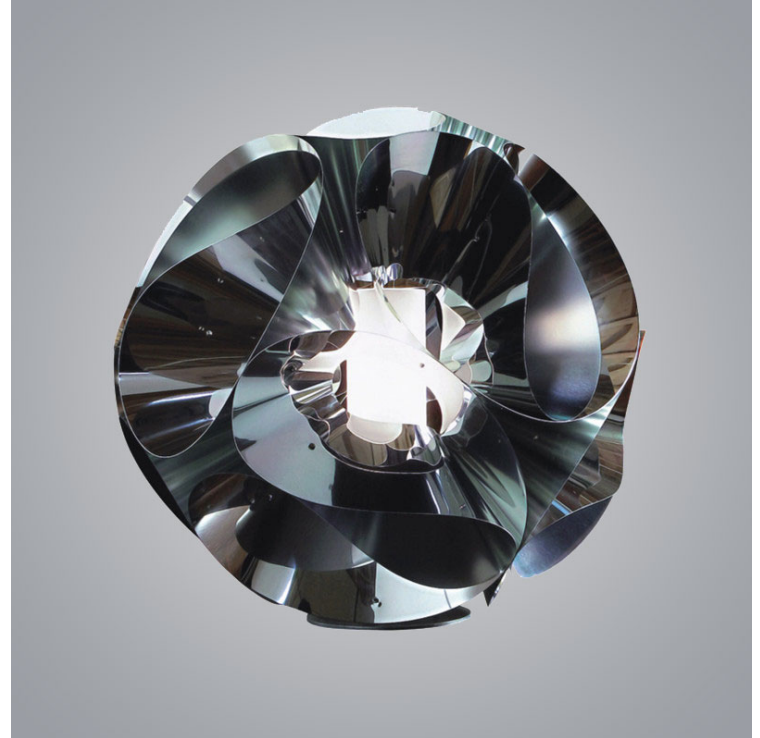

FLORAL PORTABLE

D84095

GENERAL

Series: Floral
Partner: Panzeri
Division: Design
Installation: Portable
Product Type: Floor
Mounting Location: Table
Light Distribution: Direct

PHYSICAL

Shape: Round
Diameter (mm): 600
Diameter (in): 23 5/8
Height (mm): 600
Height (in): 23 5/8
Weight (kg): 3.72
Weight (lbs): 8.20
Diffuser: Frosted White Pyrex Glass
Fixture Finish: Chrome
Fixture Material: Metal

ELECTRICAL

Number of Lamps: 1
Lamp Type: LED Retrofit / CFL
Bulb Included: Bulb Not Included
Max. Wattage Per Lamp (W): 15 / 23
Lamp Base: E26
Input Voltage (V): 120
Upon Request: 277Vac / GU24

LED

OPTICAL

RATINGS AND CERTIFICATIONS

Certified By: CSA Certified to UL and CSA Standards
IP rating: IP20

Ø600mm 23 5/8"