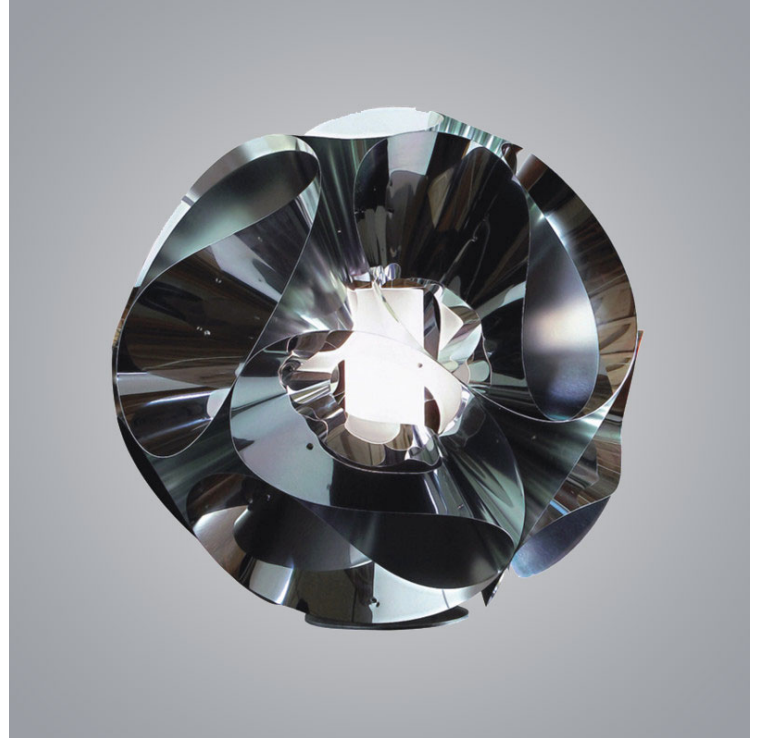

FLORAL PORTABLE

D84095

GENERAL

Series: Floral
Brand: Panzeri
Division: Design
Mounting Type: Portable
Mounting Location: Table
Subcategory: Floor

PHYSICAL

Shape: Round
Diameter (mm): 600
Diameter (in): 23 5/8
Height (mm): 600
Height (in): 23 5/8
Light Distribution: Direct
Weight (kg): 3.72
Weight (lbs): 8.20
Diffuser: Frosted White Pyrex Glass
Fixture Finish: Chrome
Fixture Material: Metal

ELECTRICAL

Number of Lamps: 1
Lamp Type: LED Retrofit / CFL
Bulb Included: Bulb Not Included
Max. Wattage Per Lamp (W): 15 / 23
Lamp Base: E26
Input Voltage (V): 120
Upon Request: 277Vac / GU24

LED

OPTICAL

RATINGS AND CERTIFICATIONS

Certified By: CSA Certified to UL and CSA Standards
IP rating: IP20

Ø600mm 23 5/8"