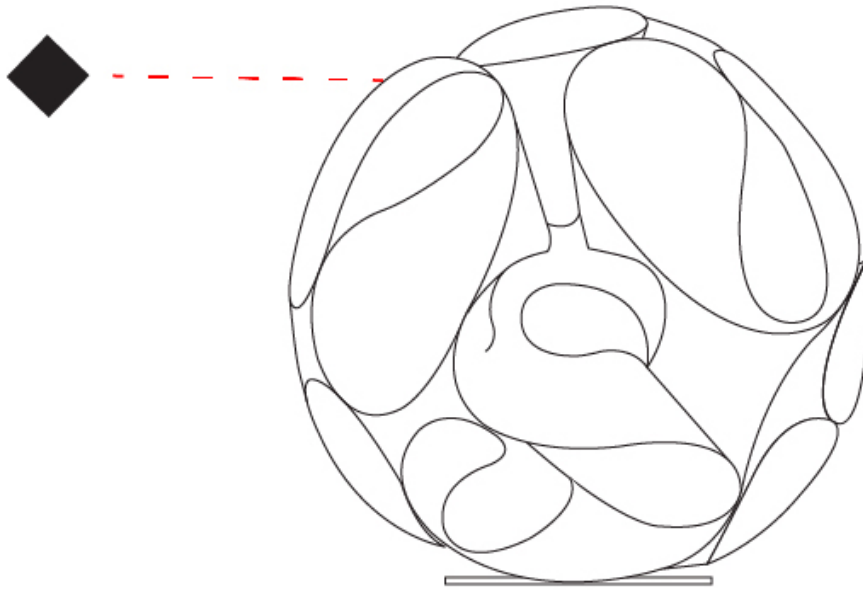

FLORAL PORTABLE

D84095

PROJECT

TYPE

NOTES

QUANTITY

DATE

D