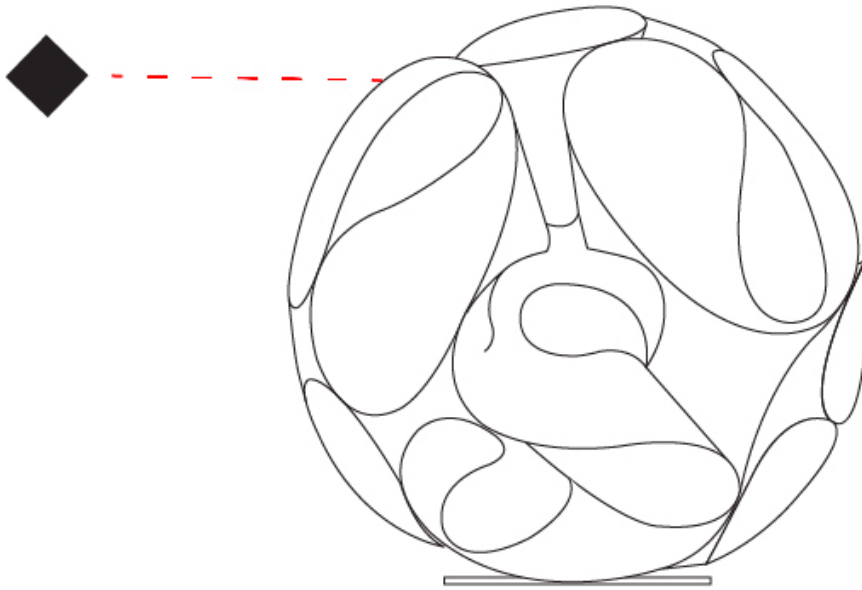

FLORAL PORTABLE

D84095

PROJECT

TYPE

NOTES

QUANTITY

DATE

D