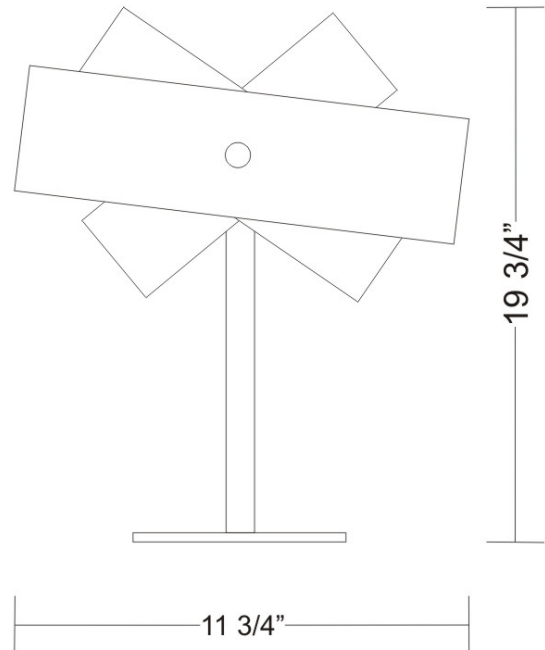

TOURBILLON PORTABLE

D84117

GENERAL

Series: Tourbillon _____
Partner: Panzeri _____
Division: Design _____
Installation: Portable _____
Product Type: Table _____
Mounting Location: Table _____

PHYSICAL

Diameter (mm): 298 _____
Diameter (in): 11.75 _____
Height (mm): 502 _____
Height (in): 19 3/4 _____
Diffuser: White & Black Blown Glass _____
Fixture Material: Metal _____

ELECTRICAL

Number of Lamps: 1 _____
Lamp Type: LED Retrofit _____
Lamp Shape: G25 _____
Bulb Included: Bulb Not Included _____
Total Output Wattage (W): 18 _____
Max. Wattage Per Lamp (W): 18 _____
Lamp Base: E26 _____
Dimming: Non-Dimmable _____
Input Voltage (V): 120 _____

LED

OPTICAL

RATINGS AND CERTIFICATIONS

Certified By: CSA Certified to UL and CSA Standards _____
IP rating: IP20 _____